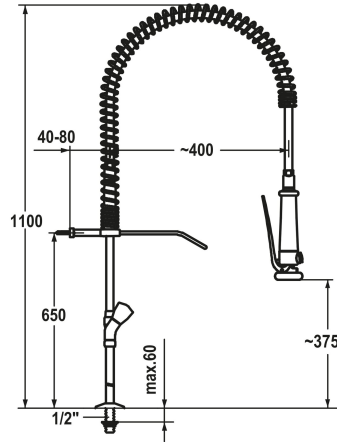

## KWC GASTRO Two-handle mixer

Modell-Linie: GASTRO | K.24.42.62.000C71  
Taps | Manual taps

### KWC-No.

**100964**  
chromeline, AD 153

- \* Two-handle mixer
- \* KWC CORONA metal handles, removable
- \* TouchProtect - anti-scald protection thanks to the "double skin" principle
- \* Intrinsicly safe against backflow
- \* Pre-rinse spray
  - with integrated delayed closing device to minimize water hammer
  - with valve maintenance unit for cleaning and swivelling sieve jet
  - SprayClean - easy to clean and actively prevents limescale

### Technical Data

Spray: Flow rate	15 l/min (3 bar)
Wall_bracket	with wall bracket
Color_code	chrome
Installation_type	Pillar installation
Faucet_typ	Two-handle mixer
Dimension Height	1100
G_Acoustic group	I
Projection_A	A 400
Connection measure	153
Dimension Water outlet	375
material	Brass

Spray: Flow rate	15 l/min (3 bar)
Wall_bracket	with wall bracket
Color_code	chrome
Installation_type	Pillar installation
Faucet_typ	Two-handle mixer
Dimension Height	1100
G_Acoustic group	I
Projection_A	A 400
Connection measure	153
Dimension Water outlet	375
material	Brass