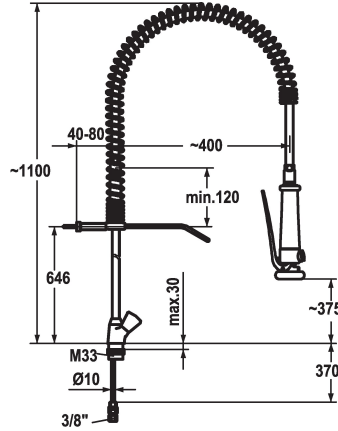

Modell-Linie: GASTRO | K.24.41.60.000C06

Kranar | Hydraulické armatury

#### KWC-No.

**100962**

chromeline, copper tubes

- \* Two-handle mixer
- \* Suspension spring
- \* KWC CORONA metal handles, removable
- \* TouchProtect - anti-scald protection thanks to the "double skin" principle
- \* Intrinsicly safe against backflow
- \* Pre-rinse spray
  - with integrated delayed closing device to minimize water hammer
  - with valve maintenance unit for cleaning and swivelling sieve jet
  - SprayClean - easy to clean and actively prevents limescale

- buildup
  - SprayLock - lockable jet spray
  - PowerClean - needle spray mode
  - \* OptimalSpace - ample space for washing or working
  - \* Flat valves M20 x 1.25
  - stainless steel valve seat
  - \* Copper tubes ø10 mm
  - \* Fastening by means of threaded sleeve M33 x 1.5
  - \* Mounting hole size ø35 mm

#### Technical Data

A_Spray (kitchen)
Connection
ATT-KWC-WANDHALTER
Kitchen_spray
ATT-KWC-FARBCODE
Installation_type
Faucet_typ
Measure_Height
G_Acoustic group
ATT-KWC-MASS-WASSERAUSTRITT
Material

15 l/min (3 bar)
Kupferrohranschlüsse
mit Wandhalter
Geschirrbrause
chromeline
Standmontage
Zweigriffmischer
1100
l
375
Mässing