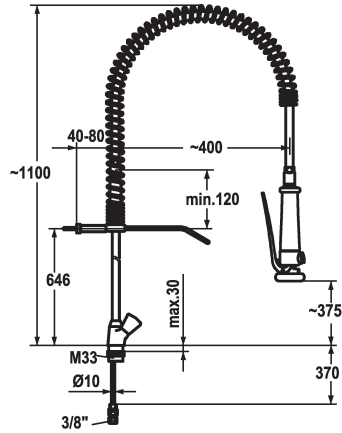

## KWC GASTRO

Two-handle mixer - Commercial kitchen

Modell-Linie: GASTRO | K.24.41.60.000C06

Hanat | Käsi­käyt­toiset hanat

### KWC-No.

**100962**

chromeline, copper tubes

- \* Two-handle mixer
- \* Suspension spring
- \* KWC CORONA metal handles, removable
- \* TouchProtect - anti-scald protection thanks to the "double skin" principle
- \* Inherently safe against backflow
- \* Pre-rinse spray
  - with integrated delayed closing device to minimize water hammer
  - with valve maintenance unit for cleaning and swivelling sieve jet
  - SprayClean - easy to clean and actively prevents limescale

- buildup
  - SprayLock - lockable jet spray
  - PowerClean - needle spray mode
  - \* OptimalSpace - ample space for washing or working
  - \* Flat valves M20 x 1.25
  - stainless steel valve seat
  - \* Copper tubes ø10 mm
  - \* Fastening by means of threaded sleeve M33 x 1.5
  - \* Mounting hole size ø35 mm

### Tekniset tiedot

A_Spray (kitchen)
Connection
ATT-KWC-WANDHALTER
Kitchen_spray
Värikoodi
Installation_type
Faucet_typ
Measure_Height
G_Acoustic group
ATT-KWC-MASS-WASSERAUSTRITT
Materiaali
lviCode

15 l/min (3 bar)
Kupferrohranschlüsse
mit Wandhalter
Geschirrbrause
chromeline
Standmontage
Zweigriffmischer
1100
l
375
Messinki
0