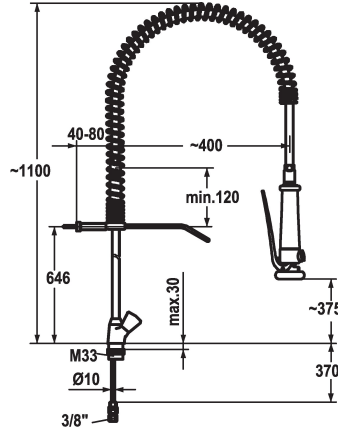

Modell-Linie: GASTRO | K.24.41.60.000C06

Taps | Manual taps

KWC-No.

100962

chromeline, copper tubes

- * Two-handle mixer
- * Suspension spring
- * KWC CORONA metal handles, removable
- * TouchProtect - anti-scald protection thanks to the "double skin" principle
- * Intrinsicly safe against backflow
- * Pre-rinse spray
 - with integrated delayed closing device to minimize water hammer
 - with valve maintenance unit for cleaning and swivelling sieve jet
 - SprayClean - easy to clean and actively prevents limescale

- buildup
 - SprayLock - lockable jet spray
 - PowerClean - needle spray mode
 - * OptimalSpace - ample space for washing or working
 - * Flat valves M20 x 1.25
 - stainless steel valve seat
 - * Copper tubes ø10 mm
 - * Fastening by means of threaded sleeve M33 x 1.5
 - * Mounting hole size ø35 mm

Technical Data

Spray: Flow rate
Connection
Wall_bracket
Kitchen_spray
Color_code
Installation_type
Faucet_typ
Dimension Height
G_Acoustic group
Dimension Water outlet
material

15 l/min (3 bar)
Copper tubes
with wall bracket
Pre-rinse spray
chrome
Pillar installation
Two-handle mixer
1100
l
375
Brass

Spare Parts

KWC GASTRO

Two-handle mixer - Commercial kitchen

Modell-Linie: GASTRO | K.24.41.60.000C06

Taps | Manual taps

**GASTRO Shower hose for pre-rinse
spray**

535469

Z.502.844.700