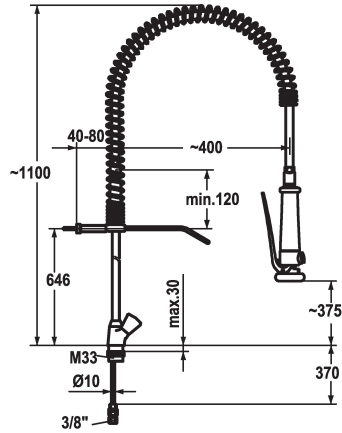

Modell-Linie: GASTRO | K.24.41.60.000C06

Umyvadlové armatury | Hydraulické armatury

KWC-No.

100962

chromeline, copper tubes

- * Two-handle mixer
- * Suspension spring
- * KWC CORONA metal handles, removable
- * TouchProtect - anti-scald protection thanks to the "double skin" principle
- * Intrinsically safe against backflow
- * Pre-rinse spray
- with integrated delayed closing device to minimize water hammer
- with valve maintenance unit for cleaning and swivelling sieve jet
- SprayClean - easy to clean and actively prevents limescale

- buildup
- SprayLock - lockable jet spray
- PowerClean - needle spray mode
- * OptimalSpace - ample space for washing or working
- * Flat valves M20 x 1.25
- stainless steel valve seat
- * Copper tubes ø10 mm
- * Fastening by means of threaded sleeve M33 x 1.5
- * Mounting hole size ø35 mm

Measure_Height

G_Acoustic group

ATT-KWC-MASS-WASSERAUSTRITT

Material

15 l/min (3 bar)

Kupferrohranschlüsse

mit Wandhalter

Geschirrbrause

KWC GASTRO

Two-handle mixer - Commercial kitchen

Modell-Linie: GASTRO | K.24.41.60.000C06
Umyvadlové armatury | Hydraulické armatury

**GASTRO Shower hose for pre-rinse
spray**

535469
Z.502.844.700

GASTRO Pre-rinse spray