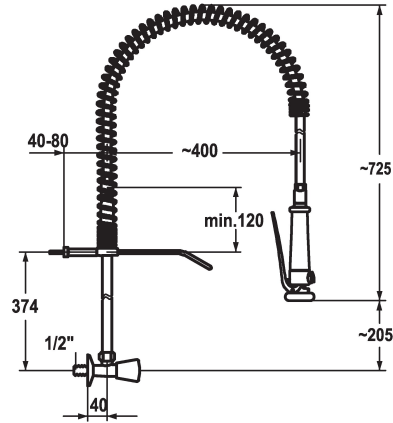

KWC GASTRO

Commercial kitchen - Wall mounted valve

Modell-Linie: GASTRO | K.24.40.70.000C34

Kranar | Hydraulické armatúry

KWC-No.

100961

chromeline

- * Wall mounted valve
- * Suspension spring
- * KWC CORONA metal handle, removable (cold water)
- * TouchProtect - anti-scald protection thanks to the "double skin" principle
- * Pre-rinse spray
- with integrated delayed closing device to minimize water hammer
- with valve maintenance unit for cleaning and swivelling sieve jet

- SprayClean - easy to clean and actively prevents limescale buildup
- SprayLock - lockable jet spray
- PowerClean - needle spray mode
- * OptimalSpace - ample space for washing or working
- * Flat valves M20 x 1.25
- stainless steel valve seat
- * Connecting thread 1/2"

Technical Data

A_Spray (kitchen)
Connection
ATT-KWC-WANDHALTER
Kitchen_spray
ATT-KWC-FARBCODE
Installation_type
Faucet_typ
Measure_Height
G_Acoustic group
Projection_A
ATT-KWC-MASS-WASSERAUSTRITT
Material

15 l/min (3 bar)
G1/2"
mit Wandhalter
Geschirrbrause
chromeline
Väggmontering
Wandventil
725
I
A400
205
Mässing