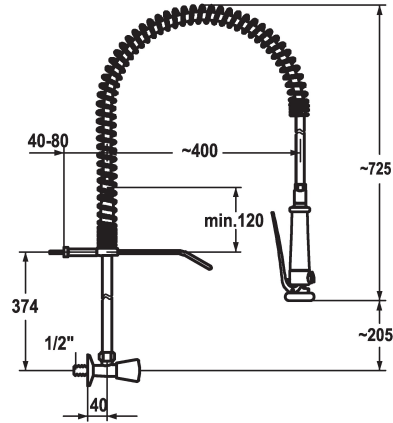

Modell-Linie: GASTRO | K.24.40.70.000C34

Armatura umywalkowa | Armatura jednouchwytywa

KWC-No.

100961

chromeline

- * Wall mounted valve
- * Suspension spring
- * KWC CORONA metal handle, removable (cold water)
- * TouchProtect - anti-scald protection thanks to the "double skin" principle
- * Pre-rinse spray
- with integrated delayed closing device to minimize water hammer
- with valve maintenance unit for cleaning and swivelling sieve jet

- SprayClean - easy to clean and actively prevents limescale buildup
- SprayLock - lockable jet spray
- PowerClean - needle spray mode
- * OptimalSpace - ample space for washing or working
- * Flat valves M20 x 1.25
- stainless steel valve seat
- * Connecting thread 1/2"

Dane techniczne

A_Spray (kitchen)
Connection
ATT-KWC-WANDHALTER
Kitchen_spray
ATT-KWC-FARBCODE
Installation_type
Faucet_typ
Dimension Height
G_Acoustic group
Projection_A
ATT-KWC-MASS-WASSERAUSTRITT
Material

15 l/min (3 bar)
G1/2"
mit Wandhalter
Geschirrbrause
chromeline
Montaż naścienny
Wandventil
725
I
A400
205
Mosiądz