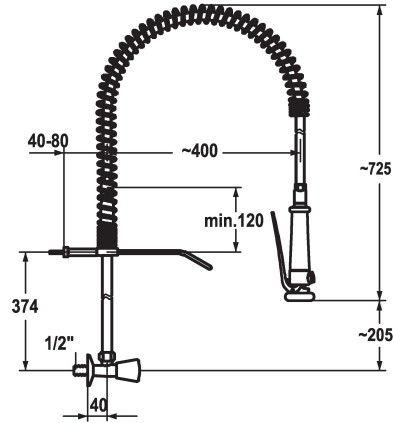

Modell-Linie: GASTRO | K.24.40.70.000C34

Hanat | Käsi käyttöiset hanat

KWC-No.

100961

chromeline

- * Wall mounted valve
- * Suspension spring
- * KWC CORONA metal handle, removable (cold water)
- * TouchProtect - anti-scald protection thanks to the "double skin" principle
- * Pre-rinse spray
- with integrated delayed closing device to minimize water hammer
- with valve maintenance unit for cleaning and swivelling sieve jet

- SprayClean - easy to clean and actively prevents limescale buildup
- SprayLock - lockable jet spray
- PowerClean - needle spray mode
- * OptimalSpace - ample space for washing or working
- * Flat valves M20 x 1.25
- stainless steel valve seat
- * Connecting thread 1/2"

Tekniset tiedot

| |
|-----------------------------|
| A_Spray (kitchen) |
| Connection |
| ATT-KWC-WANDHALTER |
| Kitchen_spray |
| ATT-KWC-FARBCODE |
| Installation_type |
| Faucet_typ |
| Measure_Height |
| G_Acoustic group |
| Projection_A |
| ATT-KWC-MASS-WASSERAUSTRITT |
| Materiaali |
| lviCode |

| |
|------------------|
| 15 l/min (3 bar) |
| G1/2" |
| mit Wandhalter |
| Geschirrbrause |
| chromeline |
| Seinäasennus |
| Wandventil |
| 725 |
| I |
| A400 |
| 205 |
| Messinki |
| 0 |