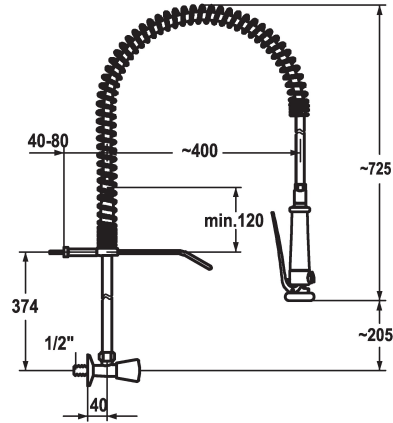

KWC GASTRO

Commercial kitchen - Wall mounted valve

Modell-Linie: GASTRO | K.24.40.70.000C34

Taps | Manual taps

KWC-No.

100961

chromeline

- * Wall mounted valve
- * Suspension spring
- * KWC CORONA metal handle, removable (cold water)
- * TouchProtect - anti-scald protection thanks to the "double skin" principle
- * Pre-rinse spray
- with integrated delayed closing device to minimize water hammer
- with valve maintenance unit for cleaning and swivelling sieve jet

- SprayClean - easy to clean and actively prevents limescale buildup
- SprayLock - lockable jet spray
- PowerClean - needle spray mode
- * OptimalSpace - ample space for washing or working
- * Flat valves M20 x 1.25
- stainless steel valve seat
- * Connecting thread 1/2"

Technical Data

Spray: Flow rate
Connection
Wall bracket
Kitchenspray
Color code
Installation type
Faucet_typ
Measure Height
Acoustic group
Projection A
Dimension Water outlet
material

15 l/min (3 bar)
G 1/2"
with wall bracket
Pre-rinse spray
chromeline
Wall mounted
Wall mounted valve
725
I
A 400
205
Brass

Spare Parts

KWC GASTRO

Commercial kitchen - Wall mounted valve

Modell-Linie: GASTRO | K.24.40.70.000C34

Taps | Manual taps

GASTRO Pre-rinse spray

539030

Z.539.030.145