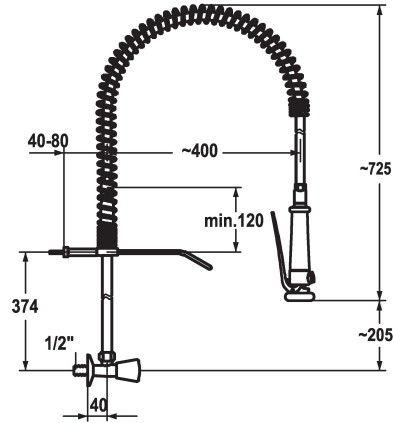

Modell-Linie: GASTRO | K.24.40.70.000C34

Taps | Manual taps

KWC-No.

100961

chromeline

- * Wall mounted valve
- * Suspension spring
- * KWC CORONA metal handle, removable (cold water)
- * TouchProtect - anti-scald protection thanks to the "double skin" principle
- * Pre-rinse spray
 - with integrated delayed closing device to minimize water hammer
 - with valve maintenance unit for cleaning and swivelling sieve jet

- SprayClean - easy to clean and actively prevents limescale buildup
- SprayLock - lockable jet spray
- PowerClean - needle spray mode
- * OptimalSpace - ample space for washing or working
- * Flat valves M20 x 1.25
 - stainless steel valve seat
 - * Connecting thread 1/2"

Technical Data

Spray: Flow rate	15 l/min (3 bar)
Connection	G 1/2"
Wall bracket	with wall bracket
Kitchenspray	Pre-rinse spray
Color code	chromeline
Installation type	Wall mounted
Faucet_typ	Wall mounted valve
Dimension Height	725
Acoustic group	I
Projection A	A 400
Dimension Water outlet	205
material	Brass

Spray: Flow rate	15 l/min (3 bar)
Connection	G 1/2"
Wall bracket	with wall bracket
Kitchenspray	Pre-rinse spray
Color code	chromeline
Installation type	Wall mounted
Faucet_typ	Wall mounted valve
Dimension Height	725
Acoustic group	I
Projection A	A 400
Dimension Water outlet	205
material	Brass