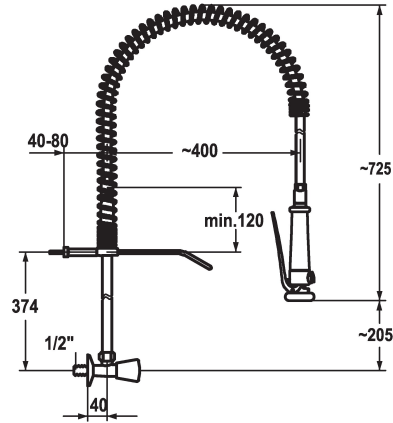

Modell-Linie: GASTRO | K.24.40.70.000C34

Taps | Manual taps

KWC-No.

100961

chromeline

- * Wall mounted valve
- * Suspension spring
- * KWC CORONA metal handle, removable (cold water)
- * TouchProtect - anti-scald protection thanks to the "double skin" principle
- * Pre-rinse spray
- with integrated delayed closing device to minimize water hammer
- with valve maintenance unit for cleaning and swivelling sieve jet

- SprayClean - easy to clean and actively prevents limescale buildup
- SprayLock - lockable jet spray
- PowerClean - needle spray mode
- * OptimalSpace - ample space for washing or working
- * Flat valves M20 x 1.25
- stainless steel valve seat
- * Connecting thread 1/2"

Technical Data

Spray: Flow rate
Connection
Wall_bracket
Kitchen_spray
Color code
Installation_type
Faucet_typ
Dimension Height
G_Acoustic group
Projection_A
Dimension Water outlet
material

15 l/min (3 bar)
G 1/2"
with wall bracket
Pre-rinse spray
chrome
Wall mounted
Wall mounted valve
725
I
A 400
205
Brass