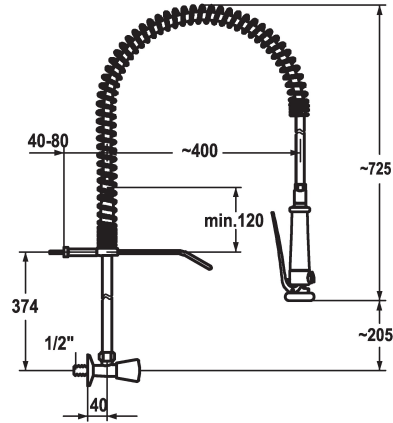

Modell-Linie: GASTRO | K.24.40.70.000C34

Umyvadlové armatury | Hydraulické armatury

#### KWC-No.

**100961**

chromeline

- \* Wall mounted valve
- \* Suspension spring
- \* KWC CORONA metal handle, removable (cold water)
- \* TouchProtect - anti-scald protection thanks to the "double skin" principle
- \* Pre-rinse spray
- with integrated delayed closing device to minimize water hammer
- with valve maintenance unit for cleaning and swivelling sieve jet

#### Technické údaje

A_Spray (kitchen)
Connection
ATT-KWC-WANDHALTER
Kitchen_spray
ATT-KWC-FARBCODE
Installation_type
Faucet_typ
Measure_Height
G_Acoustic group
Projection_A
ATT-KWC-MASS-WASSERAUSTRITT
Materiál

15 l/min (3 bar)
G1/2"
mit Wandhalter
Geschirrbrause
chromeline
montáž na stěnu
Wandventil
725
I
A400
205
mosaz