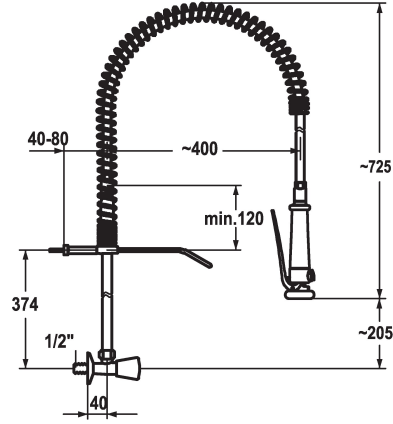

Modell-Linie: GASTRO | K.24.40.70.000C34

Taps | Manual taps

KWC-No.

100961
chromeline

- * Wall mounted valve
- * Suspension spring
- * KWC CORONA metal handle, removable (cold water)
- * TouchProtect - anti-scald protection thanks to the "double skin" principle
- * Pre-rinse spray
 - with integrated delayed closing device to minimize water hammer
 - with valve maintenance unit for cleaning and swivelling sieve jet

- SprayClean - easy to clean and actively prevents limescale buildup
- SprayLock - lockable jet spray
- PowerClean - needle spray mode
- * OptimalSpace - ample space for washing or working
- * Flat valves M20 x 1.25
 - stainless steel valve seat
 - * Connecting thread 1/2"

Technical Data

Spray: Flow rate
Connection
Wall_bracket
Kitchen_spray
Color code
Installation_type
Faucet_typ
Dimension Height
G_Acoustic group
Projection_A
Dimension Water outlet
material

15 l/min (3 bar)
G 1/2"
with wall bracket
Pre-rinse spray
chrome
Wall mounted
Wall mounted valve
725
I
A 400
205
Brass