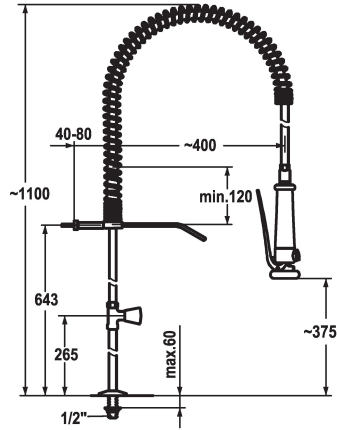

KWC GASTRO

Commercial kitchen - Vertical shut-off valve

Modell-Linie: GASTRO | K.24.40.60.000C34

Hanat | Käsi käyttöiset hanat

KWC-No.

100960

chromeline

- * Vertical shut-off valve
- * Suspension spring
- * KWC CORONA metal handle, removable (cold water)
- * TouchProtect - anti-scald protection thanks to the "double skin" principle
- * Pre-rinse spray
- with integrated delayed closing device to minimize water hammer
- with valve maintenance unit for cleaning and swivelling sieve jet
- SprayClean - easy to clean and actively prevents limescale

- buildup
- SprayLock - lockable jet spray
- PowerClean - needle spray mode
- * OptimalSpace - ample space for washing or working
- * Flat valves M20 x 1.25
- stainless steel valve seat
- * Connecting thread 1/2"
- * Mounting hole size ø22 mm

Tekniset tiedot

A_Spray (kitchen)
Connection
ATT-KWC-WANDHALTER
Kitchen_spray
Värikoodi
Installation_type
Faucet_typ
Measure_Height
G_Acoustic group
Projection_A
ATT-KWC-MASS-WASSERAUSTRITT
Materiaali
IviCode

15 l/min (3 bar)
G1/2"
mit Wandhalter
Geschirrbrause
chromeline
Standmontage
Standventil
1100
I
A400
375
Messinki
6285718

Varaosat

KWC GASTRO

Commercial kitchen - Vertical shut-off valve

Modell-Linie: GASTRO | K.24.40.60.000C34