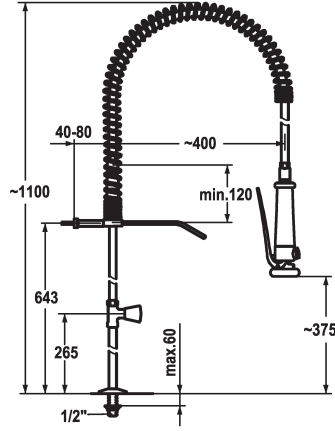

Modell-Linie: GASTRO | K.24.40.60.000C34

Taps | Manual taps

KWC-No.

100960
chromeline

- * Vertical shut-off valve
- * Suspension spring
- * KWC CORONA metal handle, removable (cold water)
- * TouchProtect - anti-scald protection thanks to the "double skin" principle
- * Pre-rinse spray
 - with integrated delayed closing device to minimize water hammer
 - with valve maintenance unit for cleaning and swivelling sieve jet
 - SprayClean - easy to clean and actively prevents limescale

- buildup
 - SprayLock - lockable jet spray
 - PowerClean - needle spray mode
 - * OptimalSpace - ample space for washing or working
 - * Flat valves M20 x 1.25
 - stainless steel valve seat
 - * Connecting thread 1/2"
 - * Mounting hole size ø22 mm

Technical Data

Spray: Flow rate	15 l/min (3 bar)
Connection	G 1/2"
Wall_bracket	with wall bracket
Kitchen_spray	Pre-rinse spray
Color code	chrome
Installation_type	Pillar installation
Faucet_typ	Vertical shut-off valve
Dimension Height	1100
G_Acoustic group	I
Projection_A	A 400
Dimension Water outlet	375
material	Brass

15 l/min (3 bar)
G 1/2"
with wall bracket
Pre-rinse spray
chrome
Pillar installation
Vertical shut-off valve
1100
I
A 400
375
Brass