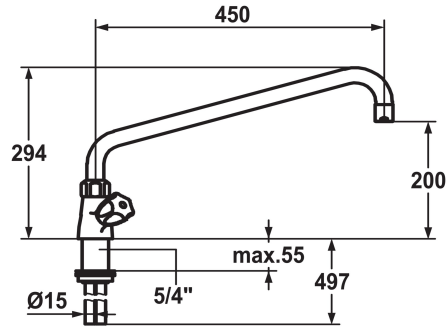

KWC GASTRO

Two-handle mixer - Commercial kitchen

Modell-Linie: GASTRO | K.24.41.06.000C07

Kranar | Hydraulické armatúry

KWC-No.

100945

chromeline, A 300, copper tubes

100947

chromeline, A 450, copper tubes

- * Two-handle mixer
- * KWC CORONA metal handles, removable
- * Swivel spout 360°
- with adjustable gland
- Jet regulator
- * OptimalSpace - ample space for washing or working

Projection_A

A300

A450

- * Flat valves M20 x 1.25
- stainless steel valve seat
- * Copper tubes ø15 mm
- * Fastening by means of threaded sleeve 1 1/4"
- * Mounting hole size ø42 mm

Technical Data

A_Spout_Spray

Standmontage

Faucet_typ

Zweigriffmischer

Measure_Height

294

G_Acoustic group

II

Projection_A