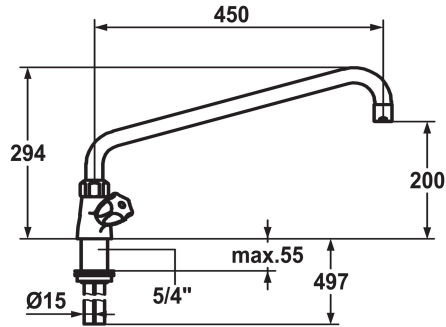

KWC GASTRO

Two-handle mixer - Commercial kitchen

Modell-Linie: GASTRO | K.24.41.06.000C07

Armatura umywalkowa | Armatura jednouchwytywa

KWC-No.

100945
chromeline, A 300, Kupferrohranschlüsse

100947
chromeline, A 450

- * Two-handle mixer
- * KWC CORONA metal handles, removable
- * Swivel spout 360°
- with adjustable gland
- Jet regulator
- * OptimalSpace - ample space for washing or working

Projection_A

A300

A450

- * Flat valves M20 x 1.25
- stainless steel valve seat
- * Copper tubes ø15 mm
- * Fastening by means of threaded sleeve 1 1/4"
- * Mounting hole size ø42 mm

Dane techniczne

A_Spout_Spray
Connection
ATT-KWC-AUSLAUF
ATT-KWC-FARBCODE
Installation_type
Faucet_typ
Dimension Height
G_Acoustic group
Projection_A
ATT-KWC-MASS-WASSERAUSTRITT
Material

65 l/min (3bar)
Kupferrohranschlüsse
schwenkbar
chromeline
Standmontage
Zweigriffmischer
294
II
A450
200
Mosiqdz