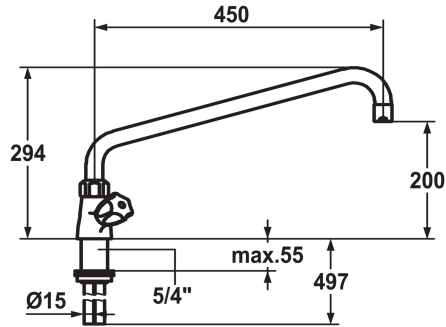

KWC GASTRO

Two-handle mixer - Commercial kitchen

Modell-Linie: GASTRO | K.24.41.06.000C07

Hanat | Käsi­käyt­toiset hanat

KWC-No.

100945

chromeline, A 300, copper tubes

100947

chromeline, A 450, copper tubes

- * Two-handle mixer
- * KWC CORONA metal handles, removable
- * Swivel spout 360°
- with adjustable gland
- Jet regulator
- * OptimalSpace - ample space for washing or working

Projection_A

A300

A450

- * Flat valves M20 x 1.25
- stainless steel valve seat
- * Copper tubes ø15 mm
- * Fastening by means of threaded sleeve 1 ¼"
- * Mounting hole size ø42 mm

Tekniset tiedot

A_Spout_Spray

ATT-KWC-MASS-WASSERAUSTRITT

Materiaali

IviCode

65 l/min (3bar)

Kupferrohranschlüsse

schwenkbar

chromeline

Standmontage