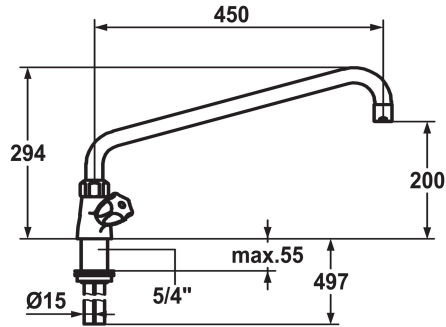

KWC GASTRO

Two-handle mixer - Commercial kitchen

Modell-Linie: GASTRO | K.24.41.06.000C07

Taps | Manual taps

KWC-No.

100945

chromeline, A 300, copper tubes

100947

chromeline, A 450, copper tubes

- * Two-handle mixer
- * KWC CORONA metal handles, removable
- * Swivel spout 360°
- with adjustable gland
- Jet regulator
- * OptimalSpace - ample space for washing or working

Projection A

A 300

A 450

- * Flat valves M20 x 1.25
- stainless steel valve seat
- * Copper tubes ø15 mm
- * Fastening by means of threaded sleeve 1 1/4"
- * Mounting hole size ø42 mm

Technical Data

Flow rate
Connection
Spout
Color code
Installation type
Faucet_typ
Measure Height
Acoustic group
Projection A
Dimension Water outlet
material

65 l/min (3bar)
Copper tubes
swivel
chromeline
Pillar installation
Two-handle mixer
294
II
A 450
200
Brass