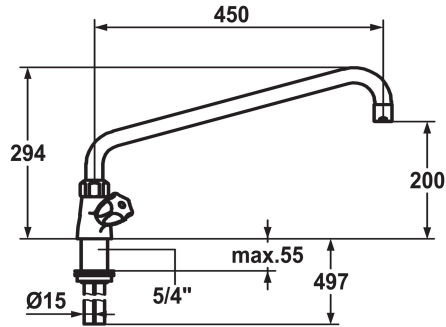

KWC GASTRO

Two-handle mixer - Commercial kitchen

Modell-Linie: GASTRO | K.24.41.06.000C07

Taps | Manual taps

KWC-No.

100945
chromeline, A 300, Kupferrohranschlüsse

100947
chromeline, A 450

- * Two-handle mixer
- * KWC CORONA metal handles, removable
- * Swivel spout 360°
- with adjustable gland
- Jet regulator
- * OptimalSpace - ample space for washing or working

Projection A

A 300

A 450

- * Flat valves M20 x 1.25
- stainless steel valve seat
- * Copper tubes ø15 mm
- * Fastening by means of threaded sleeve 1 1/4"
- * Mounting hole size ø42 mm

Technical Data

Flow rate
Connection
Spout
Color code
Installation type
Faucet_typ
Dimension Height
Acoustic group
Projection A
Dimension Water outlet
material

65 l/min (3bar)
Copper tubes
swivel
chromeline
Pillar installation
Two-handle mixer
294
II
A 450
200
Brass