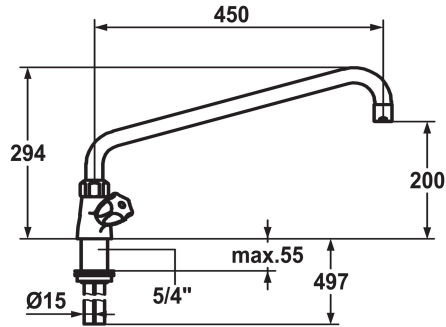

KWC GASTRO

Two-handle mixer - Commercial kitchen

Modell-Linie: GASTRO | K.24.41.06.000C07

Taps | Manual taps

KWC-No.

100945
chromeline, A 300, Kupferrohranschlüsse

100947
chromeline, A 450

- * Two-handle mixer
- * KWC CORONA metal handles, removable
- * Swivel spout 360°
- with adjustable gland
- Jet regulator
- * OptimalSpace - ample space for washing or working

Projection_A

A 300

A 450

- * Flat valves M20 x 1.25
- stainless steel valve seat
- * Copper tubes ø15 mm
- * Fastening by means of threaded sleeve 1 1/4"
- * Mounting hole size ø42 mm

Technical Data

Flow rate
Connection
Spout
Color code
Installation_type
Faucet_typ
Dimension Height
G_Acoustic group
Projection_A
Dimension Water outlet
material

65 l/min (3bar)
Copper tubes
swivel
chrome
Pillar installation
Two-handle mixer
294
II
A 450
200
Brass