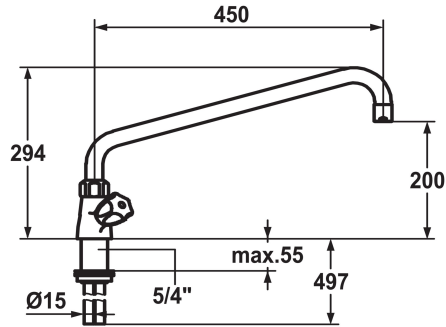

KWC GASTRO

Two-handle mixer - Commercial kitchen

Modell-Linie: GASTRO | K.24.41.06.000C07

Umyvadlové armatury | Hydraulické armatury

KWC-No.

100945

chromeline, A 300, Kupferrohranschlüsse

100947

chromeline, A 450

- * Two-handle mixer
- * KWC CORONA metal handles, removable
- * Swivel spout 360°
- with adjustable gland
- Jet regulator
- * OptimalSpace - ample space for washing or working

Projection_A

A300

A450

- * Flat valves M20 x 1.25
- stainless steel valve seat
- * Copper tubes ø15 mm
- * Fastening by means of threaded sleeve 1 1/4"
- * Mounting hole size ø42 mm

Technické údaje

A_Spout_Spray

Connection

Materiál

65 l/min (3bar)

Kupferrohranschlüsse

schwenkbar

chromeline

Standmontage

Zweigriffmischer

294