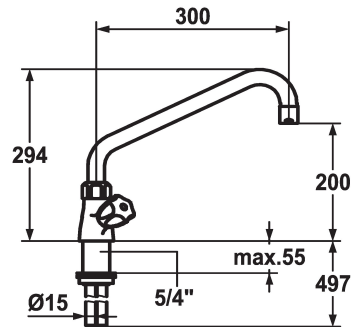

KWC GASTRO

Two-handle mixer - Commercial kitchen

Modell-Linie: GASTRO | K.24.41.04.000C07

Kranar | Hydraulické armatury

KWC-No.

100945
chromeline, A 300, Kupferrohranschlüsse

100947
chromeline, A 450

- * Two-handle mixer
- * KWC CORONA metal handles, removable
- * Swivel spout 360°
- with adjustable gland
- Jet regulator
- * OptimalSpace - ample space for washing or working

Projection_A

A300

A450

- * Flat valves M20 x 1.25
- stainless steel valve seat
- * Copper tubes ø15 mm
- * Fastening by means of threaded sleeve 1 1/4"
- * Mounting hole size ø42 mm

Technical Data

A_Spout_Spray

ATT-KWC-MASS-WASSERAUSTRITT

Material

65 l/min (3bar)

Kupferrohranschlüsse

schwenkbar

chromeline

Standmontage

Zweigniffmischer