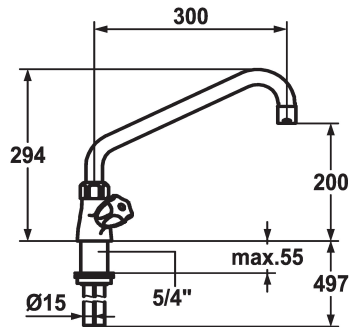

KWC GASTRO

Two-handle mixer - Commercial kitchen

Modell-Linie: GASTRO | K.24.41.04.000C07

Hanat | Käsi­käyt­toiset hanat

KWC-No.

100945
chromeline, A 300, Kupferrohranschlüsse

100947
chromeline, A 450

- * Two-handle mixer
- * KWC CORONA metal handles, removable
- * Swivel spout 360°
- with adjustable gland
- Jet regulator
- * OptimalSpace - ample space for washing or working

Projection_A

A300

A450

- * Flat valves M20 x 1.25
- stainless steel valve seat
- * Copper tubes ø15 mm
- * Fastening by means of threaded sleeve 1 ¼"
- * Mounting hole size ø42 mm

Tekniset tiedot

A_Spout_Spray
Connection
Spout
Värikoodi
Installation_type
Faucet_typ
Measure_Height
G_Acoustic group
Projection_A
ATT-KWC-MASS-WASSERAUSTRITT
Materiaali
lviCode

65 l/min (3bar)
Kupferrohranschlüsse
schwenkbar
chromeline
Standmontage
Zweigriffmischer
294
II
A300
200
Messinki
0