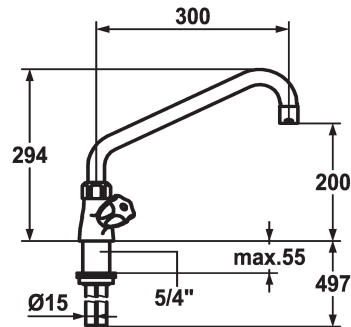

KWC GASTRO

Two-handle mixer - Commercial kitchen

Modell-Linie: GASTRO | K.24.41.04.000C07

Taps | Manual taps

KWC-No.

100945
chromeline, A 300, Kupferrohranschlüsse

100947
chromeline, A 450

- * Two-handle mixer
- * KWC CORONA metal handles, removable
- * Swivel spout 360°
- with adjustable gland
- Jet regulator
- * OptimalSpace - ample space for washing or working

Projection A

A 300

A 450

- * Flat valves M20 x 1.25
- stainless steel valve seat
- * Copper tubes ø15 mm
- * Fastening by means of threaded sleeve 1 1/4"
- * Mounting hole size ø42 mm

Technical Data

Flow rate
Connection
Spout
Color code
Installation type
Faucet_typ
Measure Height
Acoustic group
Projection A
Dimension Water outlet
material

65 l/min (3bar)
Copper tubes
swivel
chromeline
Pillar installation
Two-handle mixer
294
II
A 300
200
Brass