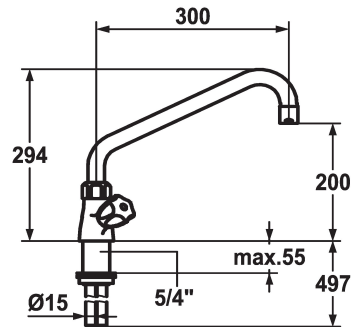

## KWC GASTRO

Two-handle mixer - Commercial kitchen

Modell-Linie: GASTRO | K.24.41.04.000C07

Taps | Manual taps

### KWC-No.

**100945**  
chromeline, A 300, Kupferrohranschlüsse

**100947**  
chromeline, A 450

- \* Two-handle mixer
- \* KWC CORONA metal handles, removable
- \* Swivel spout 360°
- with adjustable gland
- Jet regulator
- \* OptimalSpace - ample space for washing or working

### Projection\_A

A 300

A 450

- \* Flat valves M20 x 1.25
- stainless steel valve seat
- \* Copper tubes ø15 mm
- \* Fastening by means of threaded sleeve 1 1/4"
- \* Mounting hole size ø42 mm

### Technical Data

Flow rate
Connection
Spout
Color code
Installation_type
Faucet_typ
Dimension Height
G_Acoustic group
Projection_A
Dimension Water outlet
material

65 l/min (3bar)
Copper tubes
swivel
chrome
Pillar installation
Two-handle mixer
294
II
A 300
200
Brass