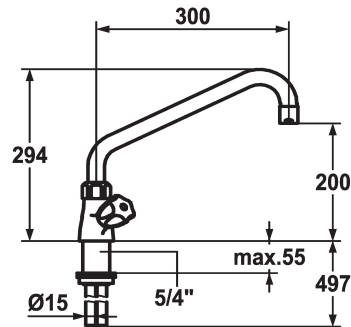

KWC GASTRO

Two-handle mixer - Commercial kitchen

Modell-Linie: GASTRO | K.24.41.04.000C07

Umyvadlové armatury | Hydraulické armatury

KWC-No.

100945
chromeline, A 300, Kupferrohranschlüsse

100947
chromeline, A 450

- * Two-handle mixer
- * KWC CORONA metal handles, removable
- * Swivel spout 360°
- with adjustable gland
- Jet regulator
- * OptimalSpace - ample space for washing or working

Projection_A

A300

A450

- * Flat valves M20 x 1.25
- stainless steel valve seat
- * Copper tubes ø15 mm
- * Fastening by means of threaded sleeve 1 1/4"
- * Mounting hole size ø42 mm

Technické údaje

A_Spout_Spray

Connection

ATT-KWC-AUSLAUF

ATT-KWC-FARBCODE

Installation_type

Faucet_typ

Measure_Height

G_Acoustic group

Projection_A

ATT-KWC-MASS-WASSERAUSTRITT

Materiál

65 l/min (3bar)

Kupferrohranschlüsse

schwenkbar

chromeline