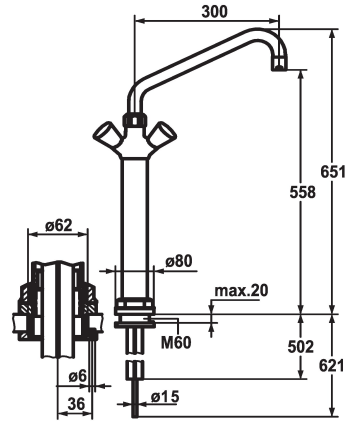

## KWC GASTRO

Two-handle mixer - Commercial kitchen

Modell-Linie: GASTRO | K.24.41.32.000C07

Kranar | Hydraulické armatúry

### KWC-No.

**100931**  
chromeline, A 300, Kupferrohranschlüsse

**100933**  
chromeline, A 450

- \* Two-handle mixer
- \* Pillar 300 mm
- \* KWC CORONA metal handles, removable
- \* Automatic outlet draining
- \* Preassembled socket
- \* Swivel spout 360°
- with adjustable gland

### Projection\_A

A300

A450

- Jet regulator
- \* OptimalSpace - ample space for washing or working
- \* Flat valves M20 x 1.25
- stainless steel valve seat
- \* Copper tubes ø15 mm
- \* Mounting hole size ø62 mm

### Technical Data

A_Spout_Spray
Connection
ATT-KWC-AUSLAUF
ATT-KWC-FARBCODE
Installation_type
Faucet_typ
Measure_Height
G_Acoustic group
Projection_A
ATT-KWC-MASS-WASSERAUSTRITT
Material

60 l/min (3bar)
Kupferrohranschlüsse
schwenkbar
chromeline
Standmontage
Zweigriffmischer
651
U
A300
558
Mässing