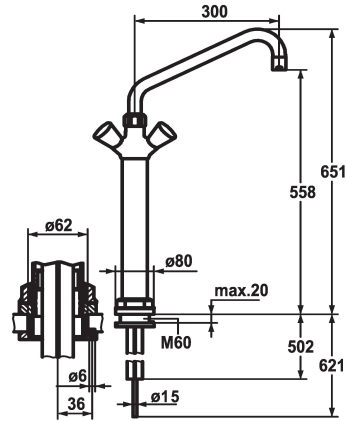

Modell-Linie: GASTRO | K.24.41.32.000C07
Taps | Manual taps

KWC-No.

100931
chromeline, A 300, Kupferrohranschlüsse

100933
chromeline, A 450

- * Two-handle mixer
- * Pillar 300 mm
- * KWC CORONA metal handles, removable
- * Automatic outlet draining
- * Preassembled socket
- * Swivel spout 360°
- with adjustable gland

Projection A

A 300

A 450

- Jet regulator
- * OptimalSpace - ample space for washing or working
- * Flat valves M20 x 1.25
- stainless steel valve seat
- * Copper tubes $\varnothing 15$ mm
- * Mounting hole size $\varnothing 62$ mm

Technical Data

Flow rate	60 l/min (3bar)
Connection	Copper tubes
Spout	swivel
Color code	chromeline
Installation type	Pillar installation
Faucet_typ	Two-handle mixer
Dimension Height	651
Acoustic group	U
Projection A	A 300
Dimension Water outlet	558
material	Brass

Flow rate	60 l/min (3bar)
Connection	Copper tubes
Spout	swivel
Color code	chromeline
Installation type	Pillar installation
Faucet_typ	Two-handle mixer
Dimension Height	651
Acoustic group	U
Projection A	A 300
Dimension Water outlet	558
material	Brass