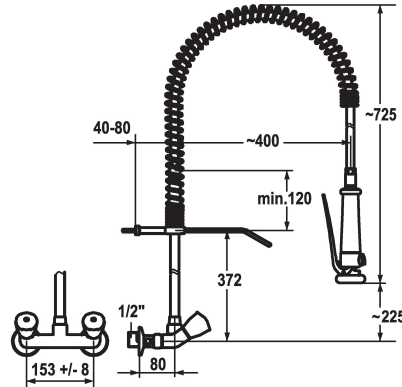

KWC GASTRO

Two-handle mixer - Commercial kitchen

Modell-Linie: GASTRO | K.24.42.70.000C78

Taps | Manual taps

KWC-No.

100456

chromeline, AD 153 +/- 8 mm

- * Two-handle mixer
- * Suspension spring
- * KWC CORONA metal handles, removable
- * TouchProtect - anti-scald protection thanks to the "double skin" principle
- * Intrinsically safe against backflow
- * Pre-rinse spray
 - with integrated delayed closing device to minimize water hammer
 - with valve maintenance unit for cleaning and swivelling sieve jet

- SprayClean - easy to clean and actively prevents limescale buildup
- SprayLock - lockable jet spray
- PowerClean - needle spray mode
- * OptimalSpace - ample space for washing or working
- * Flat valves M20 x 1.25
 - stainless steel valve seat
- * Wall connections 1/2" x 3/4", with shut-off valve L 40 eccentric 4 mm

Technical Data

Spray: Flow rate	15 l/min (3 bar)
Wall_bracket	with wall bracket
Color_code	chrome
Installation_type	Wall mounted
Faucet_typ	Two-handle mixer
Dimension Height	930
G_Acoustic group	I
Projection_A	A 400
Connection measure	153 +/- 8
Dimension Water outlet	205
material	Brass

Spray: Flow rate	15 l/min (3 bar)
Wall_bracket	with wall bracket
Color_code	chrome
Installation_type	Wall mounted
Faucet_typ	Two-handle mixer
Dimension Height	930
G_Acoustic group	I
Projection_A	A 400
Connection measure	153 +/- 8
Dimension Water outlet	205
material	Brass