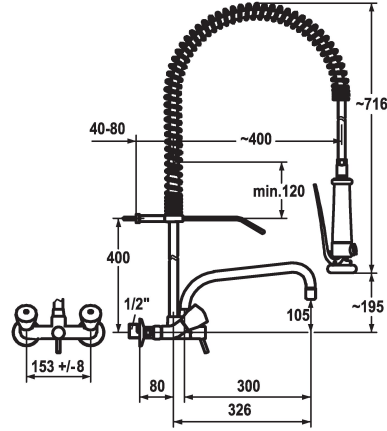

KWC GASTRO Two-handle mixer

Modell-Linie: GASTRO | K.24.42.74.000C78
Taps | Manual taps

KWC-No.

100448
chromeline, AD 153 +/- 8 mm, A 300

- * Two-handle mixer
- * Suspension spring
- * KWC CORONA metal handles, removable
- * TouchProtect - anti-scald protection thanks to the "double skin" principle
- * Intrinsically safe against backflow
- * Swivel spout 180°
- Jet regulator
- * Pre-rinse spray
- with integrated delayed closing device to minimize water hammer

Technical Data

Flow rate	35 l/min (3 bar)
Spray: Flow rate	15 l/min (3 bar)
Spout	fixed
Wall_bracket	with wall bracket
Color_code	chrome
Installation_type	Wall mounted
Faucet_typ	Two-handle mixer
Dimension Height	911
G_Acoustic group	U
G_Acoustic group_Shower_outlet	II
Projection_A	A 300
Connection measure	153 +/- 8
Dimension Water outlet	105/195
material	Brass

Flow rate	35 l/min (3 bar)
Spray: Flow rate	15 l/min (3 bar)
Spout	fixed
Wall_bracket	with wall bracket
Color_code	chrome
Installation_type	Wall mounted
Faucet_typ	Two-handle mixer
Dimension Height	911
G_Acoustic group	U
G_Acoustic group_Shower_outlet	II
Projection_A	A 300
Connection measure	153 +/- 8
Dimension Water outlet	105/195
material	Brass

Spare Parts

KWC GASTRO Two-handle mixer

Modell-Linie: GASTRO | K.24.42.74.000C78
Taps | Manual taps

GASTRO Pre-rinse spray

539030
Z.539.030.145

GASTRO Shower hose for pre-rinse spray

535469
Z.502.844.700
