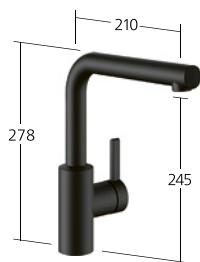

**KWC-N°****10.541.462.000FL**

matt black, A 205

**10.541.462.176FL**

chromeline, A 205

**Cucina**

Miscelatore a leva  
 – Bocca orientabile 150°  
 – OptimalSpace  
 – QuickInstallation

**KWC-N°****10.541.012.176FL**