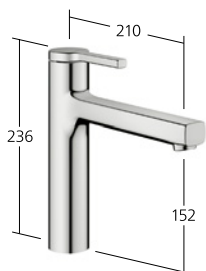

**Cucina**

Miscelatore a leva  
– Bocca orientabile 150°

**KWC-N°**

**10.461.022.000FL**  
chromeline, A 210  
**10.461.022.176FL**  
matt black, A 210  
**10.461.022.177FL**  
brushed steel, A 210

Portata 12 l/min (3 bar)