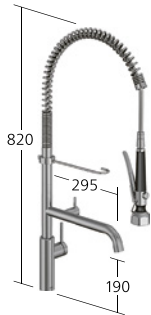

Cucina

1. Miscelatore a leva
   – Bocca orientabile
   – TouchProtect
   – SprayLock
   – PowerClean
   – OptimalSpace
   – QuickInstallation

KWC-N°

10.581.144.700FL
acciaio inox, A 295

Portata getto normale
4 l/min (3 bar)
Portata 14.4 l/min (3 bar)
Portata getto pioggia
8 l/min (3 bar)