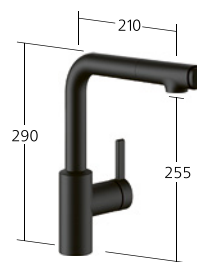

KWC-N°

10.541.002.176FL

matt black, A 210

10.541.002.000FL

chromeline, A 210

Portata getto normale

6.5 l/min (3 bar)

Portata getto pioggia

6.5 l/min (3 bar)