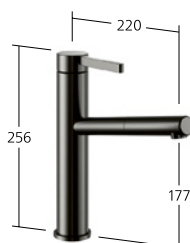

Cucina

Miscelatore a leva
– Doccino estraibile a 700 mm
– Bocca orientabile 120°
– EasyLock
– TouchProtect

KWC-N°

10.531.112.751FL,
industrial black, A220
10.531.112.700FL,
acciaio inox, A220

Portata 5.4 l/min (3 bar)