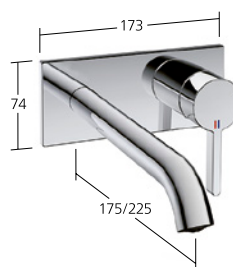

Lavabo

Miscelatore a leva
Set di montaggio finale
- EcoProtect
- Bocca fissa
- OptimalSpace

KWC-N.

11.422.033.000
chromeline, A 175
11.422.034.000
chromeline, A 225
11.422.033.175
brushed gold, A 175 **NEW**
11.422.034.175
brushed gold, A 225 **NEW**
11.422.033.176
matt black, A 175
11.422.034.176
matt black, A 225
11.422.033.177
brushed steel, A 175
11.422.034.177
brushed steel, A 225
11.422.033.178
brushed copper, A 175 **NEW**
11.422.034.178
brushed copper, A 225 **NEW**
11.422.033.179
brushed graphite, A 175 **NEW**
11.422.034.179
brushed graphite, A 225 **NEW**

Portata 5 l/min (3 bar)