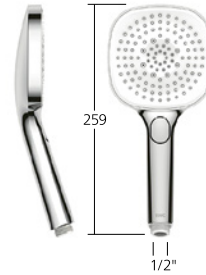

Doccetta CHOICE-H

- TouchProtect
- Spray
- Swirl spray
- Mix spray

KWC-N.

- **26.000.126.000** chromeline
- **26.000.126.175** brushed gold NEW
- **26.000.126.176** matt black
- **26.000.126.177** brushed steel
- **26.000.126.178** brushed copper NEW
- **26.000.126.179** brushed graphite NEW

Portata 11 l/min (3 bar)