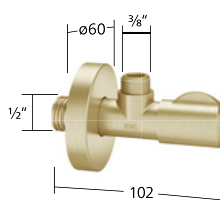

Valvola ad angolo

KWC-N.

27.002.060.175

brushed gold, A 45, G 3/8", G 1/2"

27.002.060.176

matt black, A 45, G 3/8", G 1/2"

27.002.060.177

brushed steel, A 45, G 3/8", G 1/2"

27.002.060.178

brushed copper, A 45, G 3/8", G 1/2"

27.002.060.179

brushed graphite, A 45, G 3/8", G 1/2"

NEW

NEW

NEW