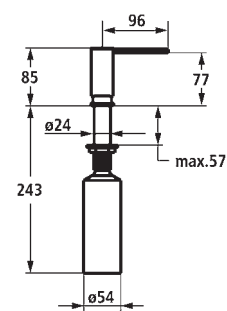

KWC Distributeurs de savon

N° SAP	N° d'article	CE	GP	Prix CHF
chromeline 3600009603	Z.540.157.000		X1	240,00
matt black 3600009593	Z.540.157.176		X1	320,00
acier inoxydable 3600009592	Z.540.157.700		X1	320,00
industrial black 3600009594	Z.540.157.751		X1	320,00
brushed gold 3400000104	Z.540.157.775		X1 NEW	320,00
brushed copper 3400000105	Z.540.157.778		X1 NEW	320,00
brushed graphite 3400000110	Z.540.157.779		X1 NEW	320,00

Distributeur de savon modern bent

- Recharge facile, sans démontage du distributeur
- Perçage utile ø26 mm
- Livraison:
  - Pompe Z.540.162
  - Réservoir de savon 300 ml Z.540.161

N° SAP	N° d'article	CE	GP	Prix CHF
chromeline 3600009613	Z.540.159.000		X1	240,00
matt black 3600009597	Z.540.159.176		X1	320,00
acier inoxydable 3600009614	Z.540.159.700		X1	320,00
industrial black 3400000107	Z.540.159.751		X1 NEW	320,00
brushed gold 3400000106	Z.540.159.775		X1 NEW	320,00
brushed copper 3400000112	Z.540.159.778		X1 NEW	320,00
brushed graphite 3400000111	Z.540.159.779		X1 NEW	320,00

Distributeur de savon modern style

- Recharge facile, sans démontage du distributeur
- Perçage utile ø26 mm
- Livraison:
  - Pompe Z.540.162
  - Réservoir de savon 300 ml Z.540.161