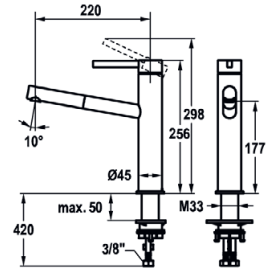

BEVO E Mitigeur à levier - cuisine eco

- CoolFix - eau froide en position médiane
- EcoControl - Réduire la consommation d'eau grâce à une commande à deux niveaux
- Bec orientable 150°
- Neoperl® Caché® jet laminaire
- KWC cartouche CoolFix
- Avec technique à disques céramique
- Réglage de débit et de température continu
- QuickInstallation - Fixation à l'aide de raccords filetés avec vis de blocage
- Perçage utile ø35 mm

NEW

Débit 11.4 l/min (3 bar)
Groupe de bruit pour la robinetterie II