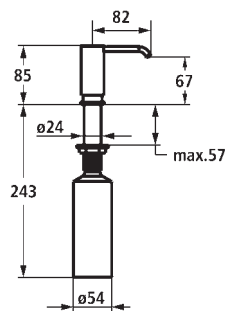

KWC Distributeurs de savon

N° SAP	N° d'article	CE	GP	Prix CHF
chromeline 3600009603	Z.540.157.000		X1	240,00
matt black 3600009593	Z.540.157.176		X1	320,00
acier inoxydable 3600009592	Z.540.157.700		X1	320,00
industrial black 3600009594	Z.540.157.751		X1	320,00
brushed gold 3400000104	Z.540.157.775		X1 NEW	320,00
brushed copper 3400000105	Z.540.157.778		X1 NEW	320,00
brushed graphite 3400000110	Z.540.157.779		X1 NEW	320,00

Distributeur de savon modern bent

- Recharge facile, sans démontage du distributeur
- Perçage utile ø26 mm
- Livraison:
  - Pompe Z.540.162
  - Réservoir de savon 300 ml Z.540.161

N° SAP	N° d'article	CE	GP	Prix CHF
chromeline 3600009613	Z.540.159.000		X1	240,00
matt black 3600009597	Z.540.159.176		X1	320,00
acier inoxydable 3600009614	Z.540.159.700		X1	320,00
industrial black 3400000107	Z.540.159.751		X1 NEW	320,00
brushed gold 3400000106	Z.540.159.775		X1 NEW	320,00
brushed copper 3400000112	Z.540.159.778		X1 NEW	320,00
brushed graphite 3400000111	Z.540.159.779		X1 NEW	320,00

Distributeur de savon modern style

- Recharge facile, sans démontage du distributeur
- Perçage utile ø26 mm
- Livraison:
  - Pompe Z.540.162
  - Réservoir de savon 300 ml Z.540.161