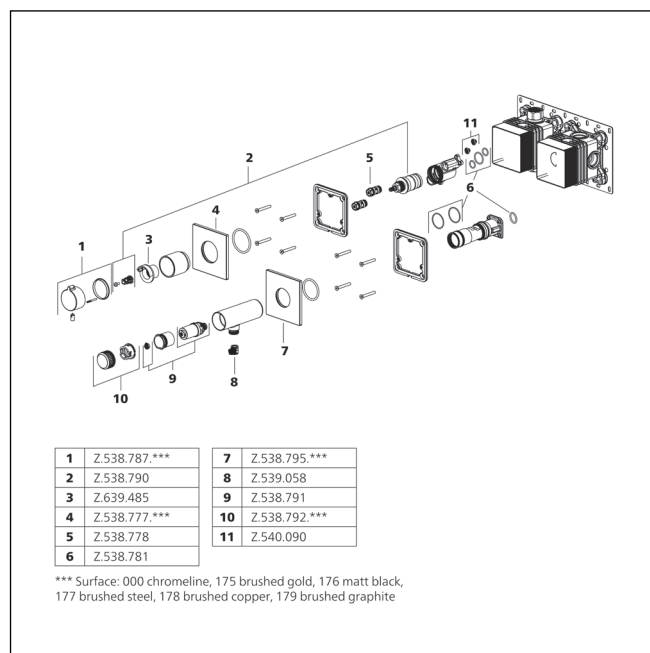

Set de montage complet avec dispositif de sécurité DIN EN 1717 - mitigeur thermostatique - douche

- Kit de finition avec unité fonctionnelle thermostatique KWC HOMEBOX
- Sortie
  - en cas de raccord de flexible intégré avec bouton-poussoir ON/OFF CHOICE avec régulateur de débit
- SkinProtect - Protection contre les brûlures
- Anti-refoulement intégré
- Livraison:
  - Unité de mélangeur thermostatique
  - Unité de raccordement de tuyau avec bouton-poussoir ON/OFF et régulateur de débit
  - Set de fixation du cache sans vis
- À commander séparément:
  - Unité de base KWC HOMEBOX Mitigeur thermostatique 1 consommateur 39.006.271.931

Débit 15 l/min (3 bar)

Groupe de bruit pour la robinetterie I