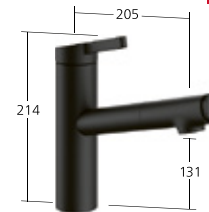

KWC-No.

10.541.032.176FL

matt black, A 205

10.541.032.000FL

chromeline, A 205

Flow rate
Normal spray 6.8 l/min (3 bar)
Flow rate
Needle spray 6.5 l/min (3 bar)

NEW

Kitchen eco

- Lever mixer
- CoolFix
- EcoControl
- Pull-out spray up to 500 mm
- Swivel spout 120°
- QuickConnect
- EasyLock
- QuickInstallation
- TouchProtect

KWC-No.

10.541.462.000FL

matt black, A 205

10.541.462.176FL

chromeline, A 205