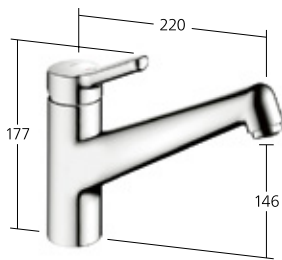

KWC WAMAS 2.0

Design and user-friendliness in perfect harmony

The KWC WAMAS 2.0 is slightly taller than its predecessor model. This guarantees easier hands-free operation in the kitchen. The design is unchanged in terms of functionality and operation. The spout and lever are slightly arched in shape. They allow for a smooth water flow, thus keeping the components clean for a long time and ensuring easy cleaning. This makes the tap extremely durable. The tap's long service life is also supported by the material. Both aesthetically and functionally, the KWC WAMAS 2.0 is always at the cutting edge.

Kitchen

1. Lever mixer
   – Swivel spout 160°
   – OptimalSpace

KWC-No.

10.471.022.000FL

chromeline, A 220

Flow rate 12 l/min (3 bar)