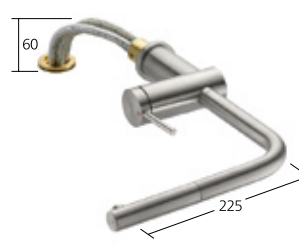

Kitchen

Lever mixer
– TouchProtect
– Pull-out spout
– Hose guide, swivelling 360°
– EasyLock
– OptimalSpace

KWC-No.

10.231.103.000FL
chromeline, A 225
10.231.103.700FL
stainless steel, A 225

Flow rate 11 l/min (3 bar)