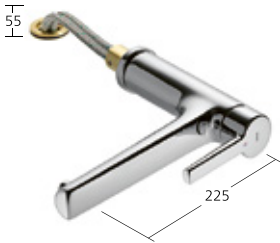

Kitchen

Lever mixer
– Detachable for installation below windows – detached 55 mm
– Swivel spout 160°

KWC-No.

10.171.043.000FL
chromeline, A 225

Flow rate 12 l/min (3 bar)