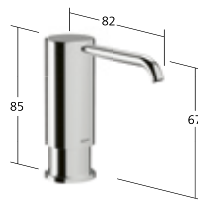

Modern bent
Soap dispenser

KWC-No.
Z.540.157.000
chromeline
Z.540.157.176
matt black
Z.540.157.700
stainless steel
Z.540.157.751
industrial black