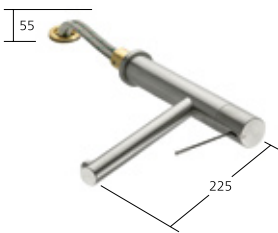

Kitchen

Lever mixer
– Detachable for installation below
windows – detached 55 mm
– Swivel spout 270°

KWC-No.

10.151.043.700FL
stainless steel, A 225

Flow rate 11 l/min (3 bar)