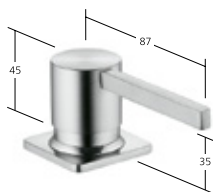

KWC Soap dispenser

The large soap container, which is concealed under the sink, has a capacity of 350 ml and is easy to fill from the top thanks to sophisticated technology. KWC soap dispensers provide an extra touch of comfort you won't want to do without.

KWC ERA
Soap dispenser

KWC-No.
Z.538.038.700
stainless steel