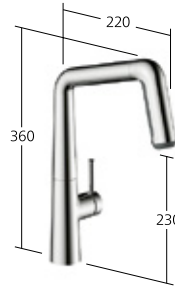

Kitchen

1. Lever mixer
2. TouchProtect
   - Pull-out spray
   - SprayClean
   - Neoperl® Perlator® laminar
   - PowerClean
   - Hose guide, swivelling 150°, can be extended to 360°
   - EasyLock
   - OptimalSpace
   - QuickInstallation

KWC-No.

1. **10.481.002.000FL**
   chromeline, A 220
   10.481.002.176FL
   matt black, A 220
   10.481.002.127FL
   decor steel, A 220

Flow rate
Normal spray 10 l/min (3 bar)
Flow rate
Needle spray 9 l/min (3 bar)