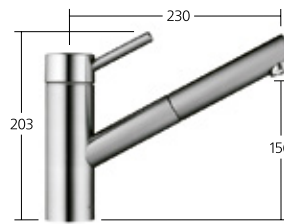

Kitchen

Lever mixer
– TouchProtect
– Pull-out spout
– Hose guide, swivelling 130°
– EasyLock

KWC-No.

10.271.103.700FL
stainless steel, A 230

Flow rate
Normal spray 12 l/min (3 bar)