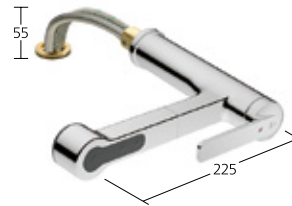

Kitchen

1. Lever mixer
2. Detachable for installation below windows - detached 55 mm
   - TouchProtect
   - Pull-out spray
     - SprayClean
     - TripleClean
   - Hose guide, swivelling 120°
   - EasyLock
   - OptimalSpace

KWC-Nr.

10.661.053.000FL
chromeline, A 225

1. Flow rate
   Normal spray 8 l/min (3 bar)
   Flow rate
   Needle spray 9 l/min (3 bar)