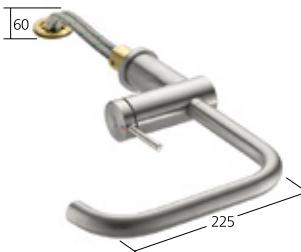

Kitchen

Lever mixer
– Etachable for installation below windows – detached 55 mm
– Swivel spout 125°, extendable to 360°
– OptimalSpace

KWC-No.

10.231.043.700FL
stainless steel, A 225

Flow rate 12 l/min (3 bar)