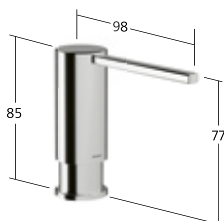

Iconic  
Soap dispenser

**KWC-No.**  
**Z.540.156.000**  
chromeline  
**Z.536.586.176**  
matt black  
**Z.540.156.700**  
stainless steel

Modern bent  
Soap dispenser

**KWC-No.**  
**Z.540.157.000**  
chromeline  
**Z.540.157.176**  
matt black  
**Z.540.157.700**  
stainless steel  
**Z.540.157.751**  
industrial black