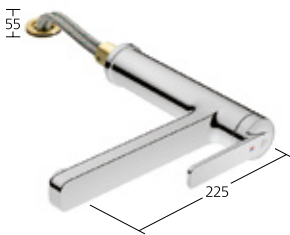

Kitchen

1. Lever mixer
2. Detachable for installation below windows - detached 55 mm
   - Swivel spout 150°
   - OptimalSpace

KWC-Nr.

10.661.043.000FL
chromeline, A 225

1. Flow rate 12 l/min (3 bar)