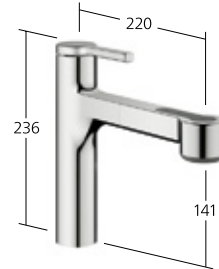

**Kitchen**

Lever mixer  
– Swivel spout 150°

**KWC-No.**

- 10.461.022.000FL**  
chromeline, A 210
- 10.461.022.176FL**  
matt black, A 210
- 10.461.022.177FL**  
brushed steel, A 210

Flow rate 12 l/min (3 bar)