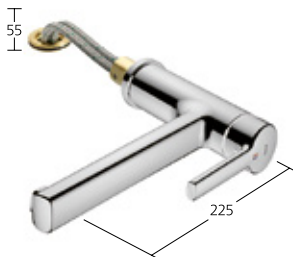

Kitchen

Lever mixer
– Detachable for installation below
windows – detached 55 mm
– Swivel spout 160°

KWC-No.

10.441.043.000FL, chromeline,
A 225, flexible connection hoses

Flow rate 12 l/min (3 bar)