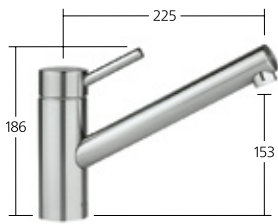

Kitchen

Lever mixer
– Swivel spout 160°

KWC-No.

10.271.023.700FL
stainless steel, A 225

Flow rate 12 l/min (3 bar)