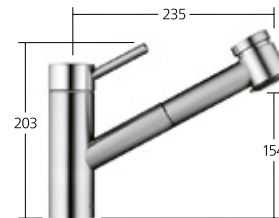

Kitchen

Lever mixer
– TouchProtect
– Pull-out spray
– SprayLock
– PowerClean
– Hose guide, swivelling 130°
– EasyLock

KWC-No.

10.271.033.700FL
stainless steel A 235

Flow rate
Normal spray 12 l/min (3 bar)
Flow rate
Needle spray 13 l/min (3 bar)