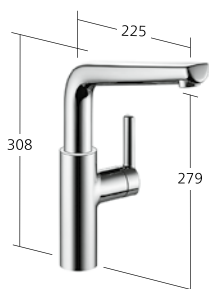

Kitchen

- Lever mixer
- Swivel spout 360°
- OptimalSpace

KWC-No.

10.171.013.000FL
chromeline, A 225

Flow rate 10 l/min (3 bar)