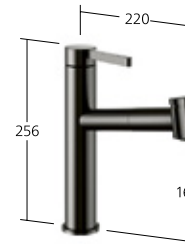

NEW

Kitchen eco

Lever mixer
– Pull-out spray up to 700mm
– SprayClean
– PowerClean
– Swivel spout 120°
– EasyLock
– CoolFix
– EcoControl

KWC-No.

10.531.462.751FL
industrial black, A220
10.531.462.700FL
stainless steel, A220