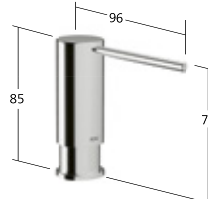

Modern style
Soap dispenser

KWC-No.
Z.540.159.000
chromeline
Z.540.159.176
matt black
Z.540.159.700
stainless steel