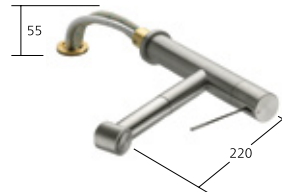

Kitchen

Lever mixer
– Detachable for installation below
windows – detached 55 mm
– TouchProtect
– Pull-out spray
– SprayClean
– PowerClean
– Hose guide,
swivelling 105°
– EasyLock

KWC-No.

10.151.053.700FL
stainless steel, A 220

Flow rate
Normal spray 9 l/min (3 bar)
Flow rate
Needle spray 9 l/min (3 bar)