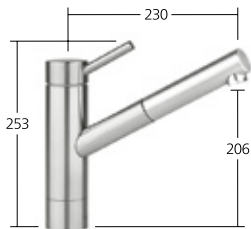

Kitchen

Lever mixer
– TouchProtect
– Pull-out spout
– Hose guide, swivelling 130°
– EasyLock
– OptimalSpace

KWC-No.

10.271.303.700FL
stainless steel, A 230

Flow rate 12 l/min (3 bar)