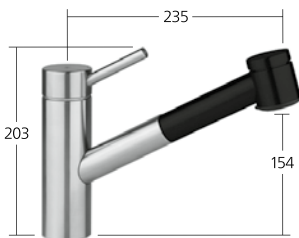

Kitchen

Lever mixer
– Pull-out spray
– SprayLock
– PowerClean
– Hose guide, swivelling 130°

KWC-No.

10.271.033.736FL
stainless steel/matt black, A 235

Flow rate
Normal spray 12 l/min (3 bar)
Flow rate
Needle spray 13 l/min (3 bar)