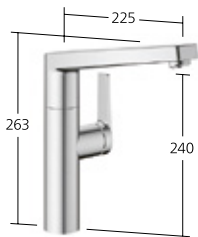

Kitchen

1. Lever mixer
   – in stainless steel
   – SwivelStop – swivel spout 150°,
   extendable to 360°
   – OptimalSpace
   – QuickInstallation

KWC-No.

10.701.013.700FL
stainless steel, A 225

Flow rate 11 l/min (3 bar)