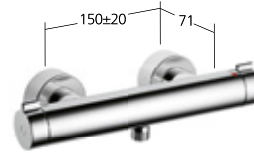

Shower

Thermostatic mixer style

- EcoProtect
- TouchProtect
- SkinProtect

KWC-No.

26.009.130.000, chromeline,
AD 150±20,
without hand shower and hose

26.009.130.175, brushed gold, NEW

AD 150±20,
without hand shower and hose

26.009.130.176, matt black,
AD 150±20,
without hand shower and hose

26.009.130.177, brushed steel,
AD 150±20,
without hand shower and hose

26.009.130.178, brushed copper, NEW

AD 150±20,
without hand shower and hose

26.009.130.179, brushed graphite, NEW

AD 150±20,
without hand shower and hose

Flow rate 13 l/min (3bar)