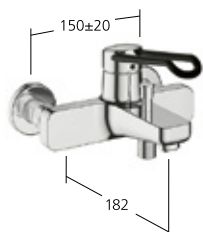

Tub

Lever mixer
- fixed spout

KWC-No.

20.522.333.000, chromeline,
AD 150±20, A 180, without hand
shower, hose and bracket

Flow rate 20.4 l/min (3 bar)

Spray outlet:

Flow rate 12.6 l/min (3 bar)