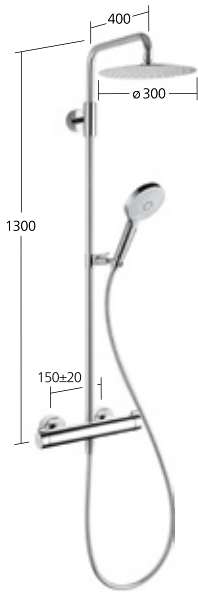

Shower system style

Thermostatic mixer
- EcoProtect
- TouchProtect
- SkinProtect

KWC-No.

26.006.333.000
chromeline, AD150±20, A 400,
with hand shower and hose

26.006.333.175
brushed gold, AD150±20, A 400,
with hand shower and hose

26.006.333.176
matt black, AD150±20, A 400,
with hand shower and hose

26.006.333.177
brushed steel, AD150±20, A 400,
with hand shower and hose

26.006.333.178
brushed copper, AD150±20, A 400,
with hand shower and hose

26.006.333.178
brushed graphite, AD150±20, A 400,
with hand shower and hose

Flow rate 17.8 l/min (3bar)
Spray outlet:
Flow rate 11.3 l/min (3bar)