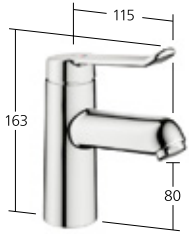

Basin

Lever mixer
- EcoProtect
- fixed spout
- QuickInstallation

KWC-No.

12.518.041.000FL, chromeline,
A 115, flexible connection hoses,
with pop-up valve

12.518.051.000FL, chromeline,
A 115, flexible connection hoses,
without pop-up valve

Flow rate 5.8 l/min (3 bar)