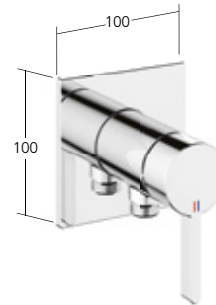

Shower

Trim kit with
function unit KWC HOMEBOX
- Lever mixer

KWC-No.

- **21.424.550.000**, chromeline,
  safety device DIN EN 1717
- **21.424.550.176**, matt black,
  safety device DIN EN 1717
- **21.424.550.177**, brushed steel,
  safety device DIN EN 1717

Flow rate 16 l/min (3 bar)