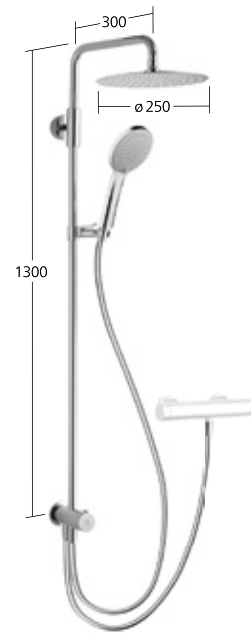

Shower system Modification set fit

- TouchProtect
- SkinProtect

KWC-No.

26.006.013.000
chromeline, A 300
with hand shower and hose