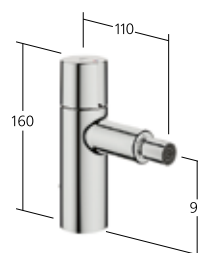

Bidet

1. Lever mixer
2. fixed spout

KWC-No.

13.491.064.000FL
chromeline, A 110,
with Push Open

13.491.064.175FL
brushed gold, A 110,
with Push Open

13.491.064.176FL
matt black, A 110,
with Push Open

13.491.064.177FL
brushed steel, A 110,
with Push Open

13.491.064.178FL
brushed copper, A 110,
with Push Open

13.491.064.179FL
brushed graphite, A 110,
with Push Open

Flow rate 4.8 l/min (3 bar)