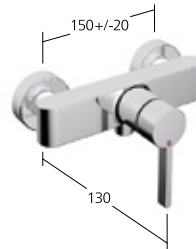

Shower

Lever mixer

KWC-No.

- **21.422.330.000** chromeline, AD150±20, without hand shower and hose
- **21.422.330.175** brushed gold, AD150±20, without hand shower and hose NEW
- **21.422.330.176** matt black, AD150±20, without hand shower and hose
- **21.422.330.177** brushed steel, AD150±20, without hand shower and hose
- **21.422.330.178** brushed copper, AD150±20, without hand shower and hose NEW
- **21.422.330.179** brushed graphite, AD150±20, without hand shower and hose NEW

Spray outlet:

Flow rate 12 l/min (3 bar)