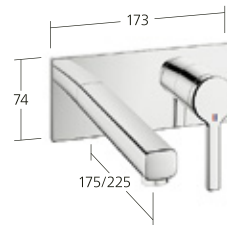

Basin

Lever mixer trim kit
- fixed spout
- OptimalSpace

KWC-No.

11.462.033.000
chromeline, A 175
11.462.034.000
chromeline, A 225

Flow rate 5 l/min (3 bar)