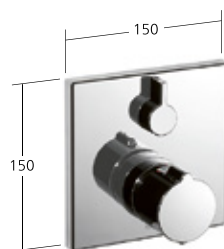

Shower

Trim kit with Thermostat
- SkinProtect

KWC-No.

21.004.801.000, chromeline
21.004.801.175, brushed gold NEW
21.004.801.176, matt black
21.004.801.177, brushed steel
21.004.801.178, brushed copper NEW
21.004.801.179, brushed graphite NEW

Flow rate 19 l/min (3 bar)