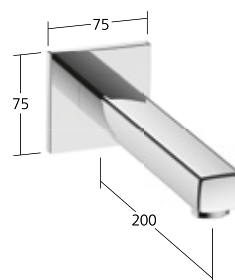

Tub spout design

- fixed spout

KWC-No.

26.008.033.000

chromeline, A 200

Flow rate 29 l/min (3 bar)