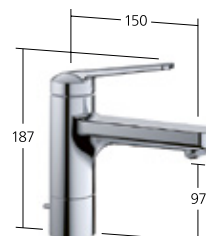

Basin

Lever mixer low pressure
- Swivel spout 90°
- OptimalSpace

KWC-No.

12.665.011.000FL, chromeline,
A 150, with pop-up valve
12.665.021.000FL, chromeline,
A 150, without pop-up valve

Flow rate 4.8 l/min (3 bar)