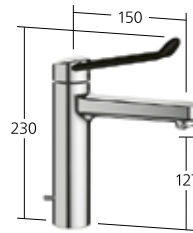

Basin

Lever mixer
- EcoProtect
- fixed spout
- QuickInstallation

KWC-No.

12.528.042.000FL, chromeline,
A 150, flexible connection hoses,
with pop-up valve

12.528.052.000FL, chromeline,
A 150, flexible connection hoses,
without pop-up valve

Flow rate 5.8 l/min (3 bar)