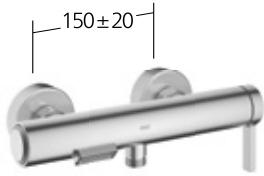

Tub

Lever mixer
- made of stainless steel
- fixed spout

KWC-No.

20.452.480.700
stainless steel, AD 150±20 mm,
without hand shower, hose and
bracket

Flow rate 20,8l/min (3bar)
Spray outlet:
Flow rate 12,8l/min (3bar)