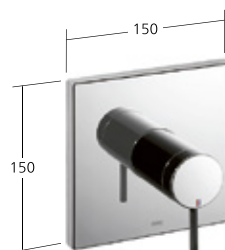

Shower

- Trim kit with function unit

KWC-No.

21.204.500.000

chromeline

Flow rate 19 l/min (3 bar)