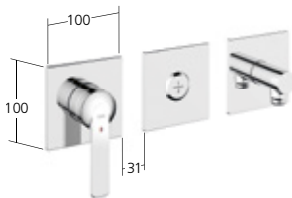

Tub
Trim kit with
function unit KWC HOMEBOX

KWC-No.
20.664.550.000, chromeline,
safety device DIN EN 1717

Flow rate 19.2 l/min (3 bar)
Spray outlet:
Flow rate 15.2 l/min (3 bar)