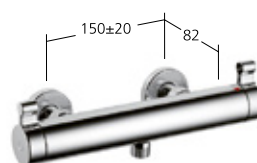

Shower

Thermostatic mixer
- EcoProtect
- TouchProtect
- SkinProtect

KWC-No.

26.529.830.000, chromeline,
AD150±20,
without hand shower, hose and
bracket

Flow rate 13 l/min (3 bar)