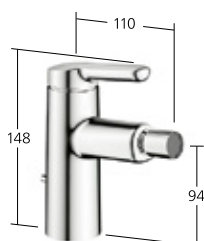

Bidet

- Lever mixer
- fixed spout
- EcoProtect

KWC-No.

- **13.478.041.000FL**, chromeline, A 110, flexible connection hoses, with pop-up valve

Flow rate 4.8l/min (3 bar)