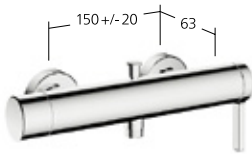

Tub

Lever mixer
- Rotatable spout 60°

KWC-No.

20.462.440.000 chromeline,
AD 150±20 mm, without hand
shower, hose and bracket

Flow rate 20.1 l/min (3 bar)
Spray outlet:
Flow rate 12.5 l/min (3 bar)