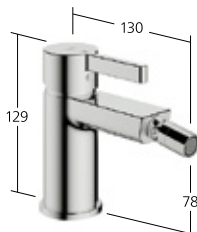

Bidet

Lever mixer
- fixed spout

KWC-No.

13.541.041.000FL, chromeline,
A 130, with pop-up valve
13.541.641.176FL, matt black,
A 130, with Push Open

Flow rate 5 l/min (3 bar)