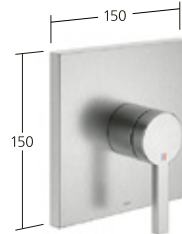

Shower

Trim kit with function unit

KWC-No.

21.454.500.177
brushed steel, trim kit

Flow rate 19 l/min (3 bar)