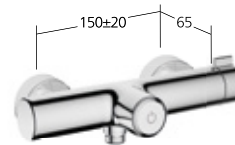

Shower

Thermostatic mixer choice

- EcoProtect
- TouchProtect
- SkinProtect

KWC-No.

26.009.220.000, chromeline,
AD 150±20 mm, without hand
shower, hose and bracket

Flow rate 13 l/min (3bar)