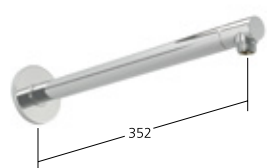

Shower arm

Suitable for all KWC shower heads

KWC-No.

26.000.810.000
chromeline, L 352