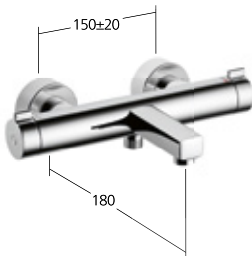

Tub

Thermostatic mixer design

- fixed spout
- EcoProtect
- TouchProtect
- SkinProtect

KWC-No.

26.009.733.000, chromeline,
AD 150±20, A 180, without
hand shower, hose and bracket

26.009.733.175, brushed gold, NEW

AD 150±20, A 180, without
hand shower, hose and bracket

26.009.733.177, brushed steel,
AD 150±20, A 180, without
hand shower, hose and bracket

26.009.733.178, brushed copper, NEW

AD 150±20, A 180, without
hand shower, hose and bracket

26.009.733.179, brushed graphite, NEW

AD 150±20, A 180, without
hand shower, hose and bracket

Flow rate 20 l/min (3bar)

Spray outlet:

Flow rate 13 l/min (3bar)