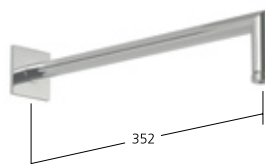

Shower arm

Suitable for all KWC shower heads

KWC-No.

26.000.803.000
chromeline, L 352
26.000.803.175 NEW
brushed gold, L 352
26.000.803.176
matt black, L 352
26.000.803.177 NEW
brushed steel, L 352
26.000.803.178 NEW
brushed copper, L 352
26.000.803.179 NEW
brushed graphite, L 352