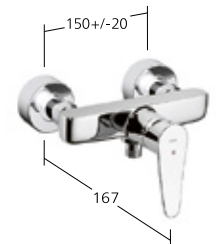

Shower

Lever mixer

KWC-No.

21.402.330.000, chromeline,
AD 150±20 mm,
without hand shower and hose

Spray outlet:
Flow rate 16 l/min (3 bar)