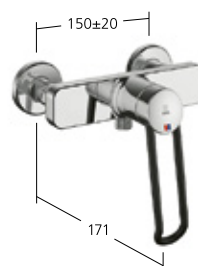

Shower

Lever mixer

KWC-No.

21.522.330.000, chromeline,
AD 150±20, without hand shower
and hose

Flow rate 16.5 l/min (3 bar)