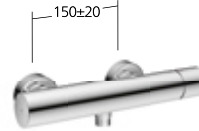

Shower

1. Lever mixer
2. TouchProtect
   - Intrinsicly safe against backflow

KWC-No.

1. **21.492.480.000**, chromeline, AD 150±20 mm, without hand shower and hose
2. **21.492.480.175**, brushed gold, AD 150±20 mm, without hand shower and hose NEW
3. **21.492.480.176**, matt black, AD 150±20 mm, without hand shower and hose NEW
4. **21.492.480.177**, brushed steel, AD 150±20 mm, without hand shower and hose NEW
5. **21.492.480.178**, brushed copper, AD 150±20 mm, without hand shower and hose NEW
6. **21.492.480.179**, brushed graphite, AD 150±20 mm, without hand shower and hose NEW

Flow rate 12.7 l/min (3 bar)