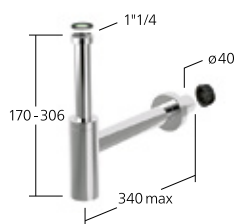

**Shower hose**

- KWC-No.**
- Z.538.415.000 chromeline, L 1500

**Shower hose**

- can be shortened

- KWC-No.**
- 26.001.009.000 L 1000