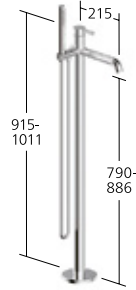

Tub

Lever mixer
for freestanding tub
- fixed spout

KWC-No.

- **20.421.093.000**, chromeline, A 215 with hand shower and hose
- **20.421.093.175**, brushed gold, A 215 with hand shower and hose NEW
- **20.421.093.176**, matt black, A 215 with hand shower and hose
- **20.421.093.177**, brushed steel, A 215 with hand shower and hose
- **20.421.093.178**, brushed copper, A 215 with hand shower and hose NEW
- **20.421.093.179**, brushed graphite, A 215 with hand shower and hose NEW

Flow rate 21 l/min (3 bar)

Spray outlet:

Flow rate 8.2 l/min (3 bar)