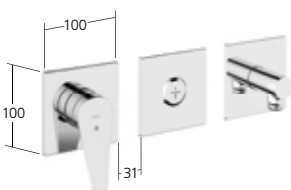

Tub

Trim kit with function unit
KWC HOMEBOX
- Lever mixer

KWC-No.

20.404.550.000, chromeline,
Safety device DIN EN 1717

Flow rate 19.2 l/min (3bar)
Spray outlet:
Flow rate 15.3 l/min (3bar)