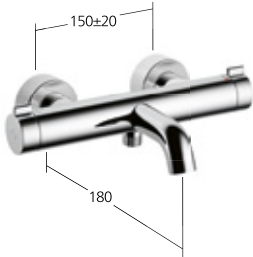

Tub

Thermostatic mixer style

- fixed spout
- EcoProtect
- TouchProtect
- SkinProtect

KWC-No.

26.009.533.000, chromeline,
AD 150±20, A 180, without
hand shower, hose and bracket

26.009.533.175, brushed gold, NEW

AD 150±20, A 180, without
hand shower, hose and bracket

26.009.533.176, matt black,
AD 150±20, A 180, without
hand shower, hose and bracket

26.009.533.177, brushed steel,
AD 150±20, A 195, without
hand shower, hose and bracket

26.009.533.178, brushed copper, NEW

AD 150±20, A 180, without
hand shower, hose and bracket

26.009.533.179, brushed graphite, NEW

AD 150±20, A 180, without
hand shower, hose and bracket

Flow rate 20 l/min (3bar)

Spray outlet:

Flow rate 13 l/min (3bar)