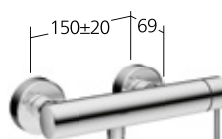

Shower

- Lever mixer
- made of stainless steel

KWC-No.

- **21.572.480.000**, chromeline, AD 150±20, without hand shower and hose
- **21.572.480.700**, stainless steel, AD 150±20 mm, without hand shower and hose

Flow rate 17 l/min (3 bar)