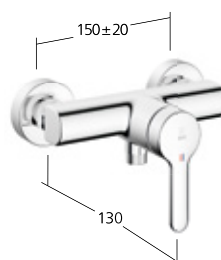

Shower

Lever mixer
- Intrinsically safe against backflow

KWC-No.

21.472.330.000, chromeline,
AD 150±20 mm, without hand
shower and hose

Flow rate 16.3 l/min (3bar)