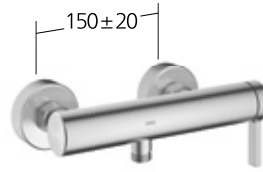

Shower

Lever mixer
- made of stainless steel

KWC-No.

21.452.480.700
stainless steel, AD 150±20 mm,
without hand shower and hose

Flow rate 17 l/min (3bar)