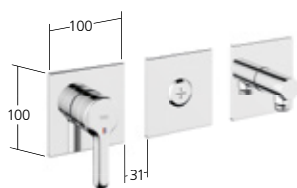

Tub

Trim kit with
Function unit KWC HOMEBOX
- Lever mixer

KWC-No.

20.474.550.000
chromeline

Flow rate 19.2 l/min (3bar)
Spray outlet:
Flow rate 15.2 l/min (3bar)