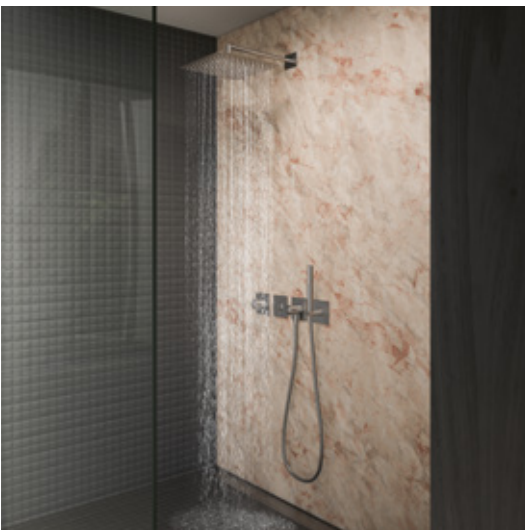

# Pure stainless steel aesthetics

Clear lines, high quality materials, refined down to the last detail and a pleasure for all the senses: the quality of the design matches the quality of the construction. The KWC ONO E is made of pure stainless steel with a brushed or chrome-plated surface, which together ensure complete hygiene. The sleek design is complemented by the durable construction – a tap that adds a brilliant touch to any premium bathroom.

The KWC ONO E in stainless steel is already a design classic, and with a diameter of 35 mm, slimmer and more elegant than ever before. Whether with a chrome-plated or brushed finish, this is a stylish premium product from the KWC brand.

The KWC ONO E is a complete range with a variety of options for every application in the premium bathroom. Everything is exquisitely finished and seamlessly rounded. Quality and durability are absolutely top class thanks to the high-quality stainless steel.