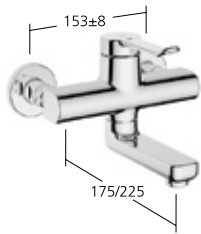

**12.518.052.000FL**, chromeline,  
A 140, flexible connection hoses,  
without pop-up valve

Flow rate 5.8 l/min (3 bar)

**Basin**

Lever mixer  
- EcoProtect  
- Swivel spout 90°  
- OptimalSpace

**KWC-No.**