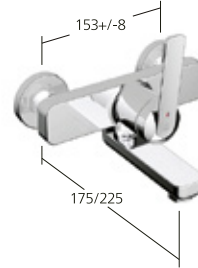

Tub

Lever mixer Trim kit
- EcoProtect
- Swivel spout 90°
- OptimalSpace

KWC-No.

11.662.202.000 chromeline, A 175,
AD 153±8 mm
11.662.203.000 chromeline, A 225,
AD 153±8 mm

Flow rate 4 l/min (3 bar)