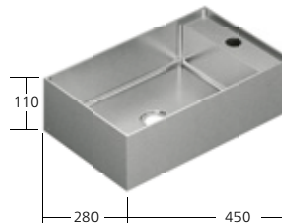

Stainless steel basin design

- Countertop sink
- without overflow

KWC-Nr.

80.002.140.700
Stainless steel, 280x450
80.002.140.775
brushed gold, 280x450
80.002.140.776
matt black, 280x450
80.002.140.778
brushed copper, 280x450
80.002.140.779
brushed graphite, 280x450