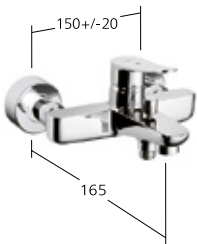

**KWC-No.**

**12.401.042.000FL**, chromeline,  
A 140, with pop-up valve  
**12.401.052.000FL**, chromeline,  
A 140, without pop-up valve

Flow rate 5 l/min (3 bar)

**Bidet**

Lever mixer  
- fixed spout

**KWC-No.**

**13.401.042.000FL**, chromeline,  
A 125, with pop-up valve

Flow rate 6 l/min (3 bar)

**Tub**

Lever mixer  
- fixed spout

**KWC-No.**

**20.402.332.000**, chromeline,  
AD 150±20 mm, A 165, without  
hand shower, hose and bracket