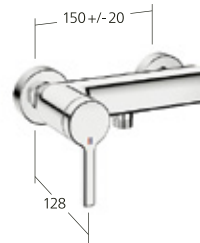

Shower

Lever mixer

KWC-No.

21.462.330.000 chromeline,
AD 150±20 mm, without hand
shower and hose

Spray outlet:
Flow rate 12.7 l/min (3 bar)