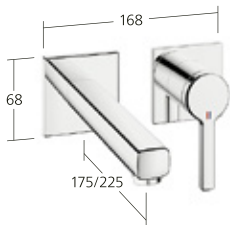

Basin

Lever mixer trim kit
- fixed spout
- OptimalSpace

KWC-No.

11.462.063.000
chromeline, A 175
11.462.064.000
chromeline, A 225

Flow rate 5 l/min (3 bar)