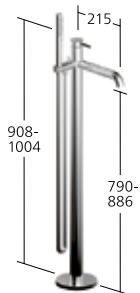

Tub

- Lever mixer
- for freestanding tub
- fixed spout

KWC-No.

20.201.093.000

chromeline, A 215,
with hand shower and hose

Flow rate 21 l/min (3 bar)

Spray outlet:

Flow rate 8.2 l/min (3 bar)