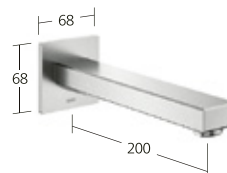

Tub spout

- made of stainless steel
- fixed spout

KWC-No.

26.458.033.700 stainless steel,
A 200

Flow rate 29l/min(3bar)