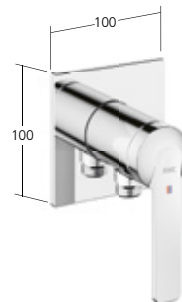

Shower
Trim kit with
function unit KWC HOMEBOX

KWC-No.
21.664.550.000, chromeline,
safety device DIN EN 1717

Flow rate 16 l/min (3 bar)