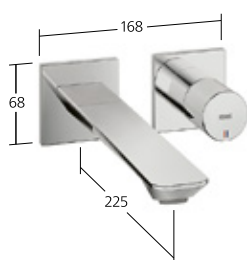

Basin

1. Lever mixer
2. fixed spout
   - OptimalSpace
   - swivelling jet regulator

KWC-No.

11.492.064.000
chromeline,
A 225, trim kit

11.492.064.175
brushed gold,
A 225, trim kit

11.492.064.176
matt black,
A 225, trim kit

11.492.064.177
brushed steel,
A 225, trim kit

11.492.064.178
brushed copper,
A 225, trim kit

11.492.064.179
brushed graphite,
A 225, trim kit

Flow rate 4,7 l/min (3 bar)