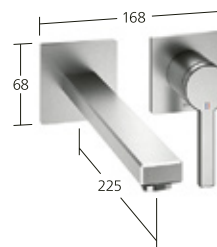

Basin

Lever mixer trim kit
- made of stainless steel
- EcoProtect
- fixed spout
- OptimalSpace

KWC-No.

11.452.064.700
stainless steel, A 225

Flow rate 5 l/min (3 bar)