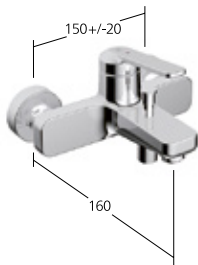

Tub
Lever mixer
- fixed spout

KWC-No.
20.662.333.000, chromeline,
AD 150±20 mm, A 160, without
hand shower, hose and bracket

Flow rate 20 l/min (3 bar)
Spray outlet:
Flow rate 12 l/min (3 bar)