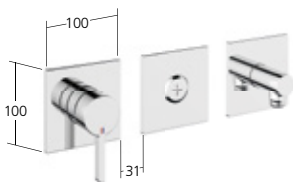

Tub

Trim kit with
function unit KWC HOMEBOX
- Lever mixer

KWC-No.

- **20.424.550.000**, chromeline,
  safety device DIN EN 1717
- **20.424.550.176**, matt black,
  safety device DIN EN 1717
- **20.424.550.177**, brushed steel,
  safety device DIN EN 1717

Flow rate 19.2 l/min (3 bar)
Spray outlet:
Flow rate 15.2 l/min (3 bar)