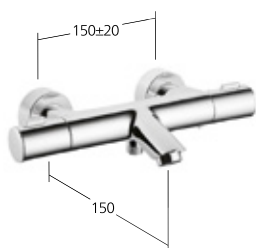

Tub

Thermostatic mixer fit
- SkinProtect

KWC-No.

26.009.433.000, chromeline,
AD 150±20 mm, A 150,
without hand shower and hose

Flow rate 20 l/min (3bar)

Spray outlet:

Flow rate 13 l/min (3bar)