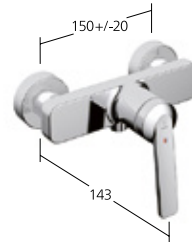

Shower
Lever mixer

KWC-No.
21.662.330.000, chromeline,
AD 150±20 mm, A143,
without hand shower and hose

Spray outlet:
Flow rate 12 l/min (3 bar)