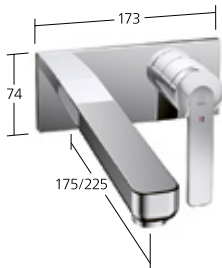

Tub

Lever mixer Trim kit
- EcoProtect
- fixed spout
- OptimalSpace

KWC-No.

11.662.033.000 chromeline, A 175
11.662.034.000 chromeline, A 225

Flow rate 5 l/min (3 bar)