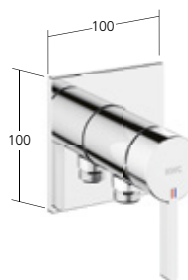

Shower

Trim kit with
function unit KWC HOMEBOX
- Lever mixer

KWC-No.

21.544.550.000, chromeline,
safety device DIN EN 1717
21.544.550.176, matt black,
safety device DIN EN 1717

Flow rate 16 l/min (3 bar)