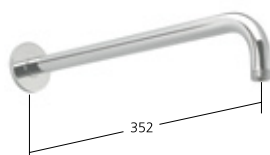

### Escutcheon for sliding wall bar FIT

Suitable for:  
 KWC sliding wall bar FIT

**KWC-No.**

**Z.538.897.000**  
 chromeline  
**Z.538.897.176**  
 matt black  
**Z.538.897.177**  
 brushed steel