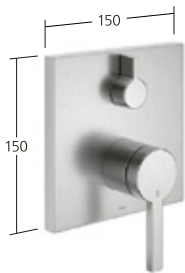

Tub

Trim kit with function unit

KWC-No.

20.454.500.177
brushed steel, trim kit
20.454.510.177, brushed steel,
Trim kit with safety device
DIN EN 1717

Flow rate 19 l/min (3 bar)