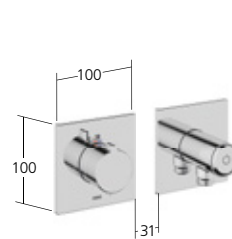

Shower

Trim kit with thermostat
Function unit KWC HOMEBOX

KWC-No.

21.004.853.000, chromeline,
Safety device DIN EN 1717
21.004.853.176, matt black,
Safety device DIN EN 1717
21.004.853.177, brushed steel,
Safety device DIN EN 1717

Flow rate 15 l/min (3bar)