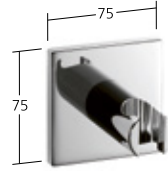

**Shower arm**  
**KWC-No.**  
**26.000.804.000**  
 chromeline, L 90

**Shower bracket**

**style**

Suitable for:  
- all hand showers

**KWC-No.**

- 26.000.621.000**  
chromeline
- 26.000.621.175**   
brushed gold
- 26.000.621.176**  
matt black
- 26.000.621.177**  
brushed steel
- 26.000.621.178**   
brushed copper
- 26.000.621.179**   
brushed graphite