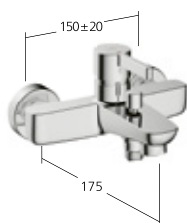

Tub

Lever mixer
- fixed spout

KWC-No.

20.542.332.000, chromeline,
AD 150±20 mm, A 175, without
hand shower, hose and bracket
20.542.332.176, matt black,
AD 150±20 mm, A 175, without
hand shower, hose and bracket

Flow rate 20 l/min (3 bar)

Spray outlet:

Flow rate 16 l/min (3 bar)