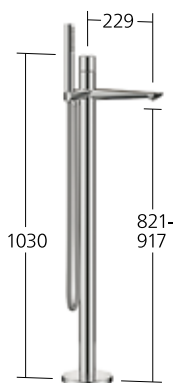

Tub

1. Lever mixer
   for freestanding tub
2. Integrated check valve in the hose outlet
   - with shower holder
   - Diverter with automatic reset

KWC-No.

1. **20.491.093.000**, chromeline, A230 with shower and hose
2. **20.491.093.175**, brushed gold, A230 with shower and hose NEW
3. **20.491.093.176**, matt black, A230 with shower and hose NEW
4. **20.491.093.177**, brushed steel, A230 with shower and hose NEW
5. **20.491.093.178**, brushed copper, A230 with shower and hose NEW
6. **20.491.093.179**, brushed graphite, A230 with shower and hose NEW

Flow rate 22 l/min (3 bar)
Spray outlet:
Flow rate 11.5 l/min (3 bar)