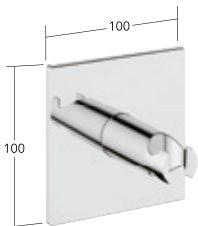

Shower bracket

Homebox

Suitable for:
- all hand showers

KWC-No.

- **26.000.624.000**
  chromeline
- **26.000.624.176**
  matt black
- **26.000.624.177**
  brushed steel

Hose connection

KWC-No.

- **26.000.614.000**
  chromeline