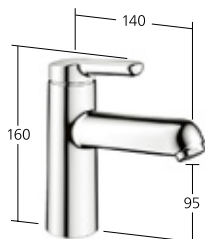

Basin

- Lever mixer
- fixed spout
- EcoProtect
- swivelling jet regulator

KWC-No.

- **12.478.042.000FL**, chromeline, A 140, flexible connection hoses, with pop-up valve
- **12.478.052.000FL**, chromeline, A 140, flexible connection hoses, without pop-up valve
- **12.478.042.000FLGE**, chromeline, A 140, flexible connection hoses, without pop-up valve, with bar

Flow rate 5 l/min (3 bar)