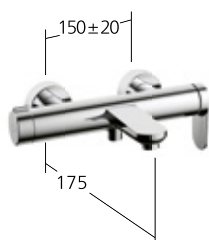

Tub

Lever mixer
- fixed spout
- TouchProtect

KWC-No.

20.382.483.000, chromeline,
AD 150±20 mm, A 175, without
hand shower, hose and bracket

Flow rate 20 l/min (3 bar)

Spray outlet:

Flow rate 12 l/min (3 bar)