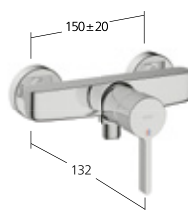

Shower

Lever mixer

KWC-No.

21.542.330.000, chromeline,
AD 150±20 mm,
without hand shower and hose
21.542.330.176, matt black,
AD 150±20 mm,
without hand shower and hose

Flow rate 16 l/min (3 bar)