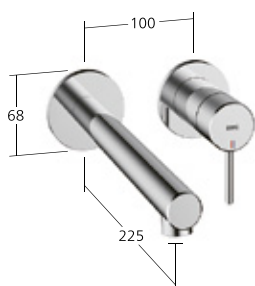

Basin

- Lever mixer
- made of stainless steel
- fixed spout
- OptimalSpace
- EcoProtect

KWC-No.

- **11.572.064.000**, chromeline, A225, trim kit
- **11.572.064.700**, stainless steel, A225, trim kit

Flow rate 5.2 l/min (3 bar)