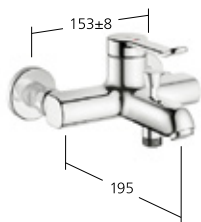

Tub

Lever mixer
- fixed spout

KWC-No.

20.512.333.000, chromeline,
153±8 mm, A 195, without hand
shower, hose and bracket

Flow rate 20.4 l/min (3 bar)

Spray outlet:
Flow rate 12.6 l/min (3 bar)