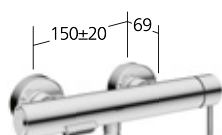

Tub

- Lever mixer
- made of stainless steel
- fixed spout

KWC-No.

- **20.572.480.000**, chromeline, AD 150±20, without hand shower, hose and bracket
- **20.572.480.700**, stainless steel, AD 150±20, without hand shower, hose and bracket

Flow rate 21 l/min (3 bar)
Spray outlet:
Flow rate 12.6 l/min (3 bar)