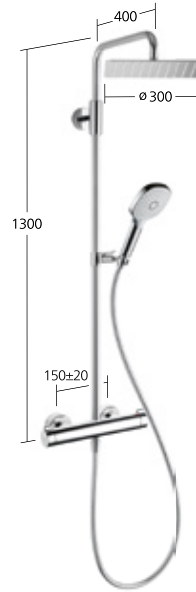

Shower system design

Thermostatic mixer
- EcoProtect
- TouchProtect
- SkinProtect

KWC-No.

26.006.373.000
chromeline, AD150±20, A 400,
with hand shower and hose

26.006.373.175
brushed gold, AD150±20, A 400,
with hand shower and hose

26.006.373.176
matt black, AD150±20, A 400,
with hand shower and hose

26.006.373.177
brushed steel, AD150±20, A 400,
with hand shower and hose

26.006.373.178
brushed copper, AD150±20, A 400,
with hand shower and hose

26.006.373.179
brushed graphite, AD150±20, A 400,
with hand shower and hose

Flow rate 17.8 l/min (3bar)
Spray outlet:
Flow rate 11.3 l/min (3bar)