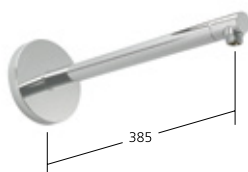

Shower arm

Suitable for all KWC shower heads

KWC-No.

26.000.811.000
chromeline, L 385