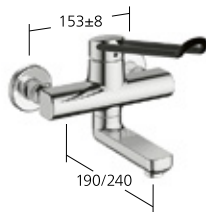

Basin

Lever mixer
- EcoProtect
- Swivel spout 90°
- OptimalSpace

KWC-No.

11.522.092.000LL, chromeline,
AD 153, A 190

11.522.093.000LL, chromeline,
AD 153, A 240

Flow rate 5.8 l/min (3 bar)