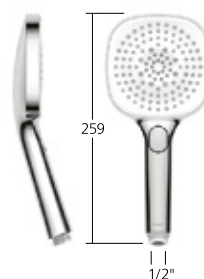

Hand shower

CHOICE-H

- TouchProtect
- Spray
- Swirl spray
- Mix spray

KWC-No.

26.000.126.000

chromeline

26.000.126.175

brushed gold

26.000.126.176

matt black

26.000.126.177

brushed steel

26.000.126.178

brushed copper

26.000.126.179

brushed graphite

NEW

NEW

NEW

Flow rate 11 l/min (3 bar)