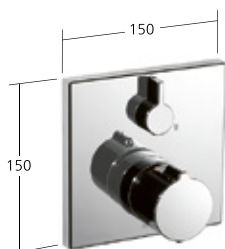

Shower/Tub

Trim kit with Thermostat
- SkinProtect

KWC-No.

20.004.801.000, chromeline
20.004.811.000, chromeline,
Safety device DIN EN 1717
20.004.801.175, brushed gold NEW
20.004.811.175, brushed gold,
Safety device DIN EN 1717 NEW
20.004.801.176, matt black
20.004.811.176, matt black,
Safety device DIN EN 1717
20.004.801.177, brushed steel
20.004.811.177, brushed steel,
Safety device DIN EN 1717
20.004.801.178, brushed copper NEW
20.004.811.178, brushed copper,
Safety device DIN EN 1717 NEW
20.004.801.179, brushed graphite NEW
20.004.811.179, brushed graphite NEW
Safety device DIN EN 1717

Flow rate 19 l/min (3 bar)