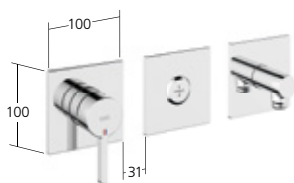

Flow rate 19 l/min (3 bar)

**Shower**

Trim kit with function unit

**KWC-No.**

**21.544.502.000**  
chromeline  
**21.544.502.176**  
matt black

Flow rate 19 l/min (3 bar)

**Tub**

Trim kit with  
function unit KWC HOMEBOX  
- Lever mixer