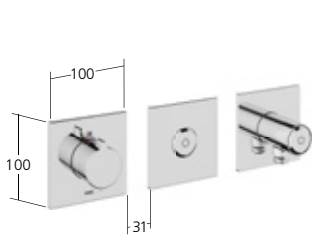

Shower/Tub

Trim kit with thermostat
Function unit KWC HOMEBOX

KWC-No.

20.004.853.000, chromeline,
Safety device DIN EN 1717
20.004.853.176, matt black,
Safety device DIN EN 1717
20.004.853.177, brushed steel,
Safety device DIN EN 1717

Flow rate 19.5 l/min (3bar)
Spray outlet:
Flow rate 14 l/min (3bar)