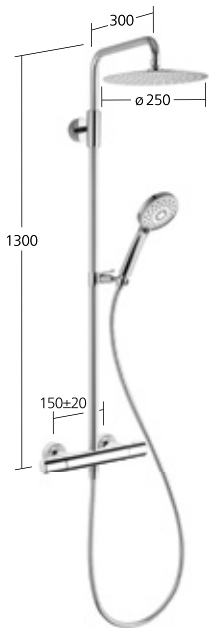

#### KWC-No.

**26.006.614.000**  
chromeline, AD 150±20 mm,  
A 400

Flow rate 17 l/min (3bar)  
Spray outlet:  
Flow rate 11.5 l/min (3bar)