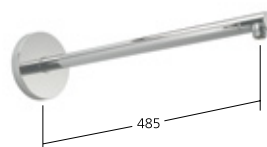

Shower arm

Suitable for all KWC shower heads

KWC-No.

26.000.812.000
chromeline, L 485