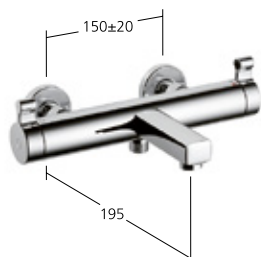

Tub

Thermostatic mixer
- EcoProtect
- TouchProtect
- SkinProtect

KWC-No.

26.529.930.000, chromeline,
A190, AD 150±20, without hand
shower, hose and bracket

Flow rate 20 l/min (3 bar)

Spray outlet:

Flow rate 13 l/min (3 bar)