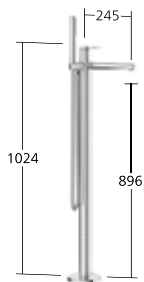

**21.454.500.177**  
brushed steel, trim kit

Flow rate 19 l/min (3 bar)

**Tub**

Lever mixer  
for freestanding tub  
- made of stainless steel  
- fixed spout

**KWC-No.**

**20.451.094.700** stainless steel,  
A 245, with hand shower and hose