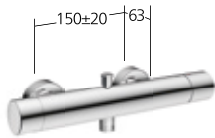

Tub

1. Lever mixer
2. Diverter with automatic reset
   - Intrinsicly safe against backflow
   - Rotatable spout 60°

KWC-No.

1. **20.492.440.000**, chromeline, AD 150±20 mm, without hand shower, hose and bracket
2. **20.492.440.175**, brushed gold, AD 150±20 mm, without hand shower, hose and bracket NEW
3. **20.492.440.176**, matt black, AD 150±20 mm, without hand shower, hose and bracket NEW
4. **20.492.440.177**, brushed steel, AD 150±20 mm, without hand shower, hose and bracket NEW
5. **20.492.440.178**, brushed copper, AD 150±20 mm, without hand shower, hose and bracket NEW
6. **20.492.440.179**, brushed graphite, AD 150±20 mm, without hand shower, hose and bracket NEW

Flow rate 20 l/min (3 bar)
Spray outlet:
Flow rate 12 l/min (3 bar)