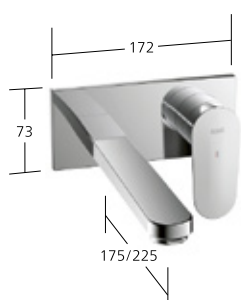

Basin

Lever mixer trim kit
- fixed spout
- OptimalSpace

KWC-No.

11.382.033.000

chromeline, A 175

11.382.034.000

chromeline, A 225

Flow rate 5 l/min (3 bar)