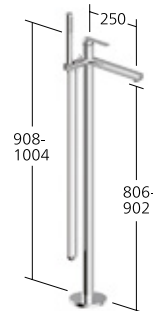

Flow rate 4 l/min (3 bar)

**Bidet**

Lever mixer  
 - fixed spout

**KWC-No.**

**13.661.041.000FL**, chromeline,  
 A 110, with pop-up valve

Flow rate 4 l/min (3 bar)

**Tub**

Lever mixer  
 for freestanding tub  
 - fixed spout