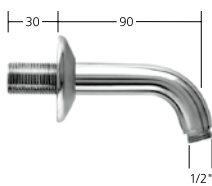

Shower arm
KWC-No.
26.000.804.000
chromeline, L 90