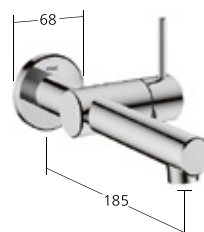

Basin

- Lever mixer, trim kit
- made of stainless steel
- fixed spout
- OptimalSpace
- EcoProtect

KWC-No.

- **11.571.031.000**, chromeline, A185, trim kit
- **11.571.031.700**, stainless steel, A225, trim kit

Flow rate 4.3 l/min (3 bar)