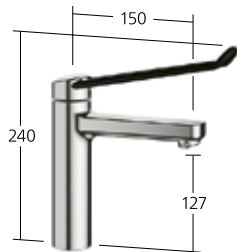

Basin

Lever mixer
- EcoProtect
- fixed spout
- QuickInstallation

KWC-No.

12.528.042.000LLFL, chromeline,
A 150, flexible connection hoses,
with pop-up valve

12.528.052.000LLFL, chromeline,
A 150, flexible connection hoses,
without pop-up valve

Flow rate 5.8 l/min (3 bar)