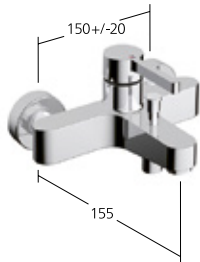

Tub

Lever mixer
- fixed spout

KWC-No.

- **20.422.333.000**, chromeline, AD 150±20 mm, A 175, without hand shower, hose and bracket
- **20.422.333.175**, brushed gold, AD 150±20 mm, A 175, without hand shower, hose and bracket NEW
- **20.422.333.176**, matt black, AD 150±20 mm, A 175, without hand shower, hose and bracket
- **20.422.333.177**, brushed steel, AD 150±20 mm, A 175, without hand shower, hose and bracket
- **20.422.333.178**, brushed copper, AD 150±20 mm, A 175, without hand shower, hose and bracket NEW
- **20.422.333.179**, brushed graphite, AD 150±20 mm, A 175, without hand shower, hose and bracket NEW

Flow rate 20 l/min (3 bar)

Spray outlet:

Flow rate 12 l/min (3 bar)