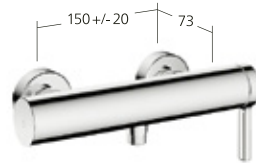

Shower

Lever mixer
- TouchProtect

KWC-No.

21.462.480.000 chromeline,
AD 150±20 mm
without hand shower and hose

Spray outlet:
Flow rate 12.7 l/min (3 bar)