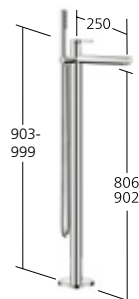

Tub

Lever mixer
for freestanding tub
- fixed spout

KWC-No.

20.461.093.000, chromeline,
A 250, with hand shower and hose

Flow rate 21 l/min (3 bar)
Spray outlet:
Flow rate 8.2 l/min (3 bar)