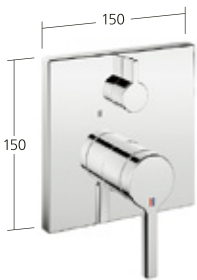

Tub

Trim kit with function unit

KWC-No.

20.464.500.000
chromeline
20.464.510.000
chromeline, with safety device

Flow rate 19 l/min (3 bar)