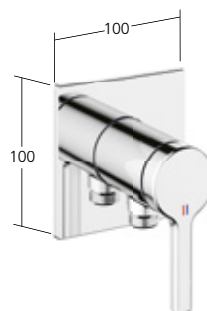

Shower

Trim kit with function unit
KWC HOMEBOX
- Lever mixer

KWC-No.

21.464.550.000, chromeline,
Safety device DIN EN 1717

Flow rate 16 l/min (3bar)