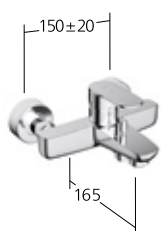

Tub

Lever mixer
- fixed spout

KWC-No.

20.382.333.000, chromeline,
AD 150±20 mm, A 175, without
hand shower, hose and bracket

Flow rate 20 l/min (3 bar)

Spray outlet:

Flow rate 15 l/min (3 bar)