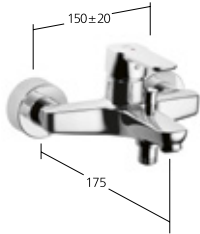

Tub
Lever mixer
- fixed spout

KWC-No.

20.412.333.000
AD 150±20 mm, A 175,
without hand shower, hose and
bracket

Flow rate 20 l/min (3 bar)
Spray outlet:
Flow rate 16 l/min (3 bar)