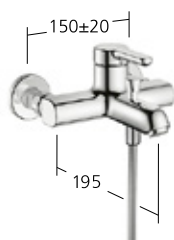

Flow rate 5 l/min (3 bar)

**Bidet**

- Lever mixer
- fixed spout
- EcoProtect

**KWC-No.**

- 13.478.041.000FL**, chromeline, A 110, flexible connection hoses, with pop-up valve

Flow rate 4.8l/min (3 bar)