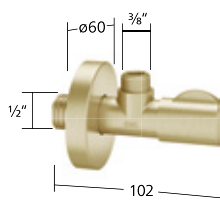

Shut-off valve

KWC-No.

27.002.060.175

brushed gold, A 45, G 3/8", G 1/2"

27.002.060.176

chromeline, A 45, G 3/8", G 1/2"

27.002.060.177

brushed steel, A 45, G 3/8", G 1/2"

27.002.060.178

brushed copper, A 45, G 3/8", G 1/2"

27.002.060.179

brushed graphite, A 45, G 3/8", G 1/2"

NEW

NEW

NEW