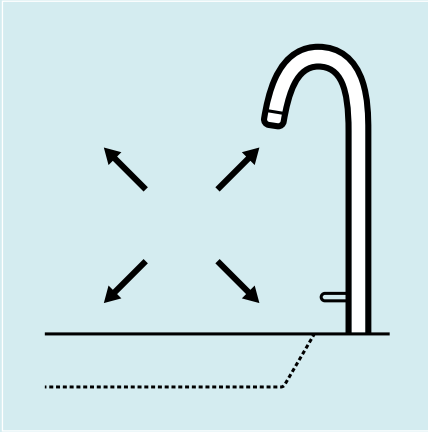

KWC +

OptimalSpace

Practical yet elegant ergonomic design: OptimalSpace features long, tall spouts that provide ample space for washing and or working.