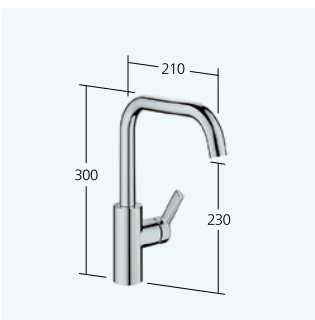

10.441.053.000FL all chrome A 220

Kitchen

- Lever mixer
- Swivel spout 160°
 - Flow rate and temperature continuously variable

10.441.023.700FL stainless steel A 235

Kitchen

- Lever mixer
- TouchProtect - anti-scald protection thanks to the "double skin" principle
 - Pull-out aerator
 - up to 600 mm pull-out length
 - Hose guide, swivelling 130°
 - EasyLock - a pull-out spray that easily slides back into place
 - Flow rate and temperature continuously variable

10.441.113.700FL stainless steel A 220

Kitchen

- Lever mixer
- Swivel spout 160°
 - Flow rate and temperature continuously variable

10.441.023.176FL matt black A 225

Kitchen

- Lever mixer
- TouchProtect - anti-scald protection thanks to the "double skin" principle
 - Pull-out spray
 - SprayClean - easy to clean and actively prevents limescale buildup
 - up to 600 mm pull-out length
 - SprayLock - lockable jet spray
 - PowerClean - needle spray mode, with automatic diverter reset
 - Hose guide, swivelling 130°
 - EasyLock - a pull-out spray that easily slides back into place
 - Flow rate and temperature continuously variable

10.441.033.176FL matt black A 220

Kitchen

- Lever mixer
- Lever installation only possible on the right side
 - Child safety: cold water flow in lever position towards the front
 - SwivelStop - Swivel spout 360°, limitable to 150°
 - Flow rate and temperature continuously variable
 - QuickInstallation - Fastening via threaded connection with locking screws