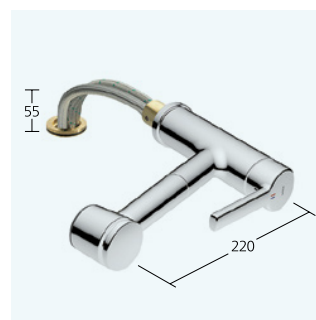

10.441.033.000FL all chrome A 220**Kitchen**

Lever mixer low pressure

- Swivel spout 160°
- Flow rate and temperature continuously variable
- QuickInstallation - Fastening via threaded connection with locking screws

10.445.023.000FL all chrome A 225**Kitchen**

Lever mixer low pressure

- TouchProtect - anti-scald protection thanks to the "double skin" principle
- Intrinsically safe against backflow
- Pull-out spray
- SprayClean - easy to clean and actively prevents limescale buildup
- up to 600 mm pull-out length
- PowerClean - needle spray mode, with automatic diverter reset
- Hose guide, swivelling 130°
- EasyLock - a pull-out spray that easily slides back into place
- Flow rate and temperature continuously variable
- QuickInstallation - Fastening via threaded connection with locking screws

10.445.033.000FL all chrome A 220**Kitchen**

Lever mixer

- Detachable for installation below windows - detached 55 mm
- Swivel spout 160°
- Flow rate and temperature continuously variable
- Fastening by means of threaded sleeve M35 x 1.5 (preassembled socket)

10.441.043.000FL all chrome A 225**Kitchen**

Lever mixer

- Detachable for installation below windows - detached 55 mm
- TouchProtect - anti-scald protection thanks to the "double skin" principle
- Pull-out spray
- SprayClean - easy to clean and actively prevents limescale buildup
- up to 600 mm pull-out length
- PowerClean - needle spray mode, with automatic diverter reset
- Hose guide, swivelling 130°
- EasyLock - a pull-out spray that easily slides back into place
- Flow rate and temperature continuously variable
- Fastening by means of threaded sleeve M35 x 1.5 (preassembled socket)