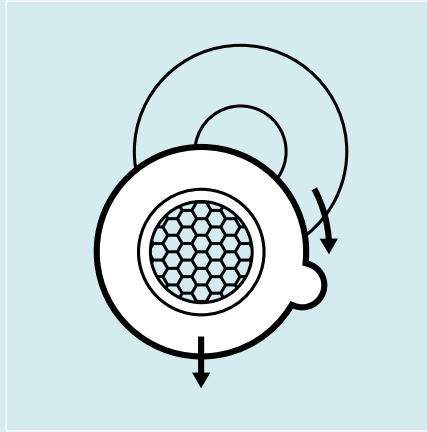

KWC

KWC
LUNA E

A REAL ALL-ROUNDER

KWC LUNA E cuts a fine figure across the board with its simple design and intelligent functionality. But that's not all: with its comprehensive range, there is sure to be an elegant solution for every application in stock. Even front window solutions and soap dispensers can be included. KWC LUNA E – the popular all-round carefree faucet.

KWC LUNA E is available in three different looks: chrome or stainless steel for those who like a touch of exclusive shine, and matt black for those who prefer to make a subtler statement.

KWC +

OptimalSpace

Practical yet elegant ergonomic design: OptimalSpace features long, tall spouts that provide ample space for washing and or working.

SprayClean

Actively helps with the removal of limescale: With a special faceplate and fastening mechanism, SprayClean prevents limescale buildup. Any deposits are sprayed away automatically when the water is running. The special fastening mechanism helps with more stubborn lime deposits: simply turn, clean, and the job is done.

SprayLock

Adjust the flow: With SprayLock, you can keep the jet of water from your faucet flowing exactly how you want, even when the water is shut off. When you turn the water back on, the water flows in the same way again.