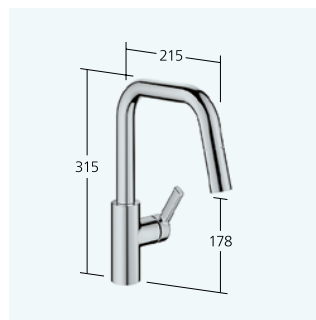

Kitchen

1. Lever mixer
2. Lever installation only possible on the right side
   - Child safety: cold water flow in lever position towards the front
   - TouchProtect - anti-scald protection thanks to the "double skin" principle
   - Pull-out spray
     - SprayClean - easy to clean and actively prevents limescale buildup
     - up to 400 mm pull-out length
   - QuickConnect - Simple hose connection system
   - SprayLock - lockable jet spray
   - PowerClean - needle spray mode, with automatic diverter reset
   - SwivelStop - Hose guide, swivelling 360°, limitable to 150°
   - EasyLock - A pull-out spray that easily slides back into place
   - Flow rate and temperature continuously variable
   - QuickInstallation - Fastening via threaded connection with locking screws

10.441.004.000FL all chrome A 215

The product range, models and technical details are subject to change. Dimensions are given in mm.