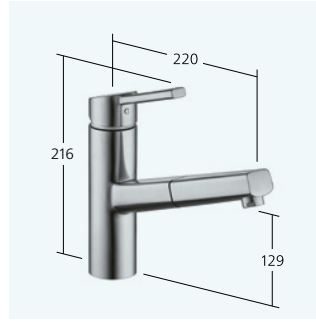

10.445.033.000FL all chrome A 220**Kitchen**

Lever mixer

- Detachable for installation below windows - detached 55 mm
- Swivel spout 160°
- Flow rate and temperature continuously variable
- Fastening by means of threaded sleeve M35 x 1.5 (preassembled socket)

10.441.043.000FL all chrome A 225**Kitchen**

Lever mixer

- Detachable for installation below windows - detached 55 mm
- TouchProtect - anti-scald protection thanks to the "double skin" principle
- Pull-out spray
- SprayClean - easy to clean and actively prevents limescale buildup
- up to 600 mm pull-out length
- PowerClean - needle spray mode, with automatic diverter reset
- Hose guide, swivelling 130°
- EasyLock - a pull-out spray that easily slides back into place
- Flow rate and temperature continuously variable
- Fastening by means of threaded sleeve M35 x 1.5 (preassembled socket)

10.441.053.000FL all chrome A 220

Kitchen

- Lever mixer
- Swivel spout 160°
 - Flow rate and temperature continuously variable

10.441.023.700FL stainless steel A 235

Kitchen

- Lever mixer
- TouchProtect - anti-scald protection thanks to the "double skin" principle
 - Pull-out aerator
 - up to 600 mm pull-out length
 - Hose guide, swivelling 130°
 - EasyLock - a pull-out spray that easily slides back into place
 - Flow rate and temperature continuously variable