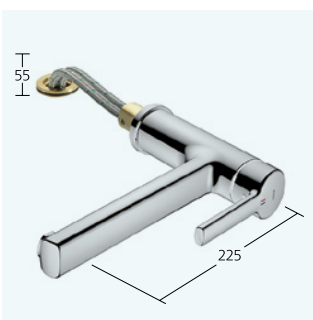

Kitchen

Lever mixer

- Detachable for installation below windows - detached 55 mm
- Swivel spout 160°
- Flow rate and temperature continuously variable
- Fastening by means of threaded sleeve M35 x 1.5 (preassembled socket)

10.441.043.000FL all chrome A 225