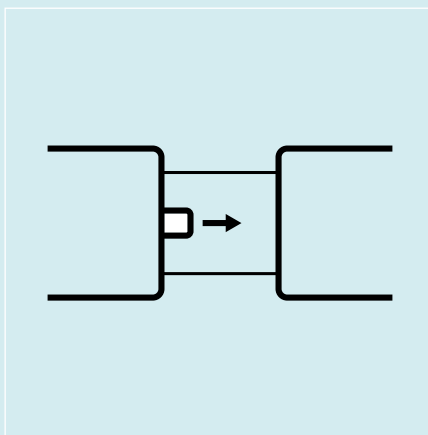

EasyLock

A spray that is easy to use and automatically snaps into place: EasyLock is equipped with special positioning pins that ensure that the pull-out spray is always in the right position.