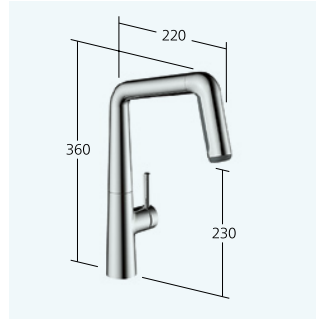

Kitchen

Lever mixer

- Lever installation only possible on the right side
  - Child safety: cold water flow in lever position towards the front
- Gap between wall and centre of mounting hole min. 26 mm
- TouchProtect - Anti-scald protection thanks to the "double skin" principle
- Pull-out spray
  - ergonomic spout alignment, shape and handling
  - SprayClean - easy to clean and actively prevents limescale buildup
  - Neoperl® Perlator® laminar
  - PowerClean - needle spray mode, with automatic diverter reset
  - up to 500 mm pull-out length
- Hose guide, swivelling 150° limitable to 360°
- EasyLock - A pull-out spray that easily slides back into place
- OptimalSpace - Ample space for washing or working
- KWC cartridge M 35 S
  - with ceramic discs
  - flow rate and temperature continuously variable
- Flexible connection hoses 3/8"
- QuickInstallation - Fastening via threaded connection with locking screws
- Mounting hole size ø35 mm
- To be ordered separately (optional or if necessary):
  - Swivel range limited to 120°, Z.538.320

10.481.002.000FL all chrome A 220

10.481.002.176FL matt black A 220

10.481.002.127FL decor steel A 220