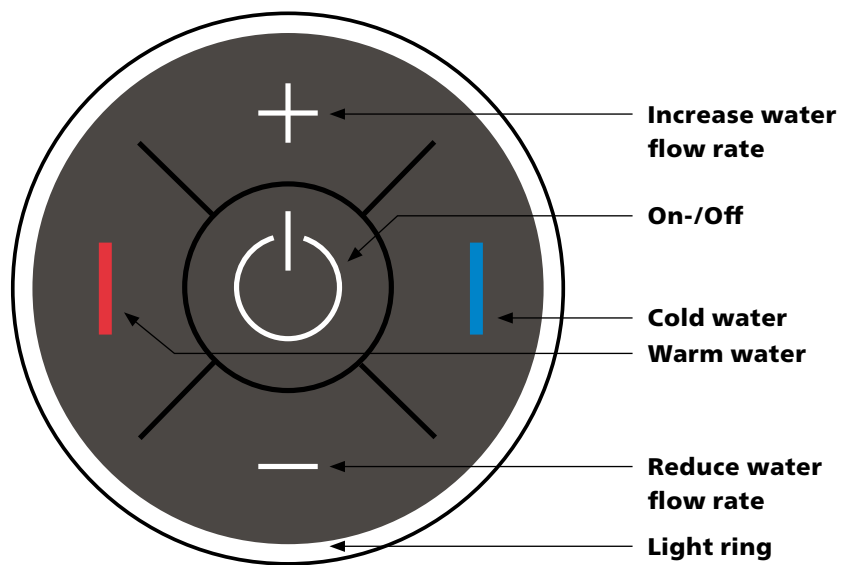

A separate illuminated ring surrounds the control element and uses LEDs to show the selected water temperature (blue for cold water, orange for warm water, red for hot water).