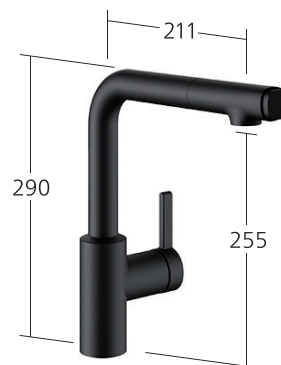

chromeline, A215

10.541.022.176FL

matt black, A215

Flow rate 8.1 l/min (3 bar)

**Kitchen**

Lever mixer

- Pull-out spray up to 500 mm
- Swivel spout 120°
- QuickConnect
- EasyLock
- QuickInstallation
- Touch Protect

Flow rate 7.3 l/min (3 bar)

**Kitchen**

Lever mixer

- Swivel spout 150°
- OptimalSpace
- QuickInstallation

SAP-No.**125574**

chromeline, A205

125575

matt black, A205

KWC-No.**10.541.012.000FL**

chromeline, A205

10.541.012.176FL

matt black, A205

Flow rate 8.1 l/min (3 bar)

**Kitchen**

Lever mixer

- Pull-out spray up to 500 mm
- Swivel spout 120°
- QuickConnect
- EasyLock
- OptimalSpace
- QuickInstallation