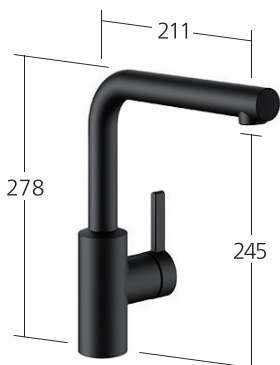

chromeline, A215

10.541.022.176FL

matt black, A215

Flow rate 8.1 l/min (3 bar)

**Kitchen**

Lever mixer

- Pull-out spray up to 500 mm
- Swivel spout 120°
- QuickConnect
- EasyLock
- QuickInstallation
- Touch Protect

SAP-No.**125572**

chromeline, A205

125573

matt black, A205

KWC-No.**10.541.032.000FL**

chromeline, A205

10.541.032.176FL

matt black, A205

Flow rate 7.3 l/min (3 bar)

**Kitchen**

Lever mixer

- Swivel spout 150°
- OptimalSpace
- QuickInstallation

SAP-No.**125574**

chromeline, A205

125575

matt black, A205

KWC-No.**10.541.012.000FL**

chromeline, A205

10.541.012.176FL

matt black, A205

Flow rate 8.1 l/min (3 bar)

**Kitchen**

Lever mixer

- Pull-out spray up to 500 mm
- Swivel spout 120°
- QuickConnect
- EasyLock
- OptimalSpace
- QuickInstallation