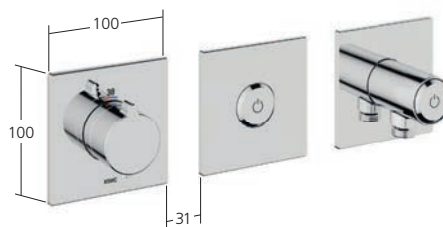

20.474.550.000, chromeline

Fertigmontageset
Thermostat 1 Verbraucher Choice

21.004.853.000, chromeline

21.004.853.176, matt black

21.004.853.177, brushed steel

Fertigmontageset
Thermostat 2 Verbraucher Choice