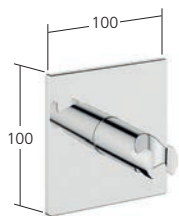

20.004.853.000, chromeline

20.004.853.176, matt black

20.004.853.177, brushed steel

Fertigmontageset
Brausenhalter

26.000.624.000, chromeline

26.000.624.176, matt black

26.000.624.177, brushed steel

Duschgleitstange
L1100