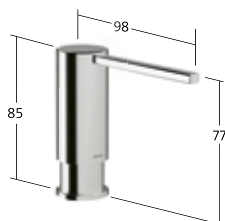

Modern design
Seifenspender

KWC-Nr.
Z.540.158.000
chromeline
Z.540.158.176
matt black
Z.540.158.700
Edelstahl