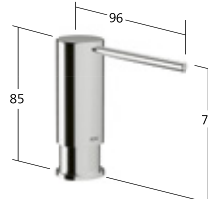

Modern style
Seifenspender

KWC-Nr.
Z.540.159.000
chromeline
Z.540.159.176
matt black
Z.540.159.700
Edelstahl