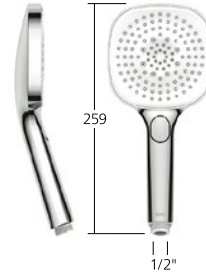

Handbrause CHOICE-H

- TouchProtect
- Spray
- Swirl spray
- Mix spray

KWC-Nr.

26.000.126.000
chromeline
26.000.126.175
brushed gold
26.000.126.176
matt black
26.000.126.177
brushed steel
26.000.126.178
brushed copper
26.000.126.179
brushed graphite

Durchflussmenge 11 l/min (3 bar)