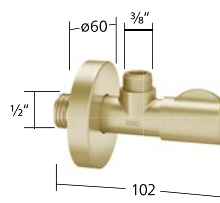

Eckventil

KWC-Nr.

27.002.060.175

brushed gold, A 45, G 3/8", G 1/2"

27.002.060.176

matt black, A 45, G 3/8", G 1/2"

27.002.060.177

brushed steel, A 45, G 3/8", G 1/2"

27.002.060.178

brushed copper, A 45, G 3/8", G 1/2"

27.002.060.179

brushed graphite, A 45, G 3/8", G 1/2"