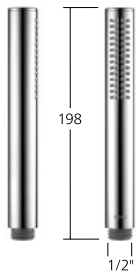

Stabbrause KWC FIT-X slim

- TouchProtect
- fitjet

KWC-Nr.

26.000.103.000
chromeline
26.000.103.175
brushed gold
26.000.103.176
matt black
26.000.103.177
brushed steel
26.000.103.178
brushed copper
26.000.103.179
brushed graphite

Durchflussmenge 8 l/min (3 bar)