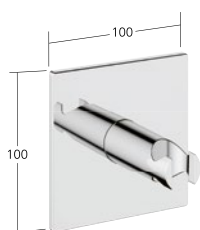

Brausenhalter Homebox

Passend zu:
- Allen Handbrausen

KWC-Nr.

26.000.624.000
chromeline
26.000.624.175 NEW
brushed gold
26.000.624.176
matt black
26.000.624.177
brushed steel
26.000.624.178 NEW
brushed copper
26.000.624.179 NEW
brushed graphite