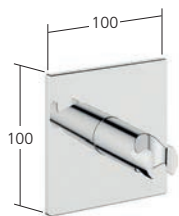

21.004.853.177, brushed steel

Set de montage complet
Thermostat 2 sorties Choice

20.004.853.000, chromeline

20.004.853.176, matt black

20.004.853.177, brushed steel

Set de montage complet
support de douche