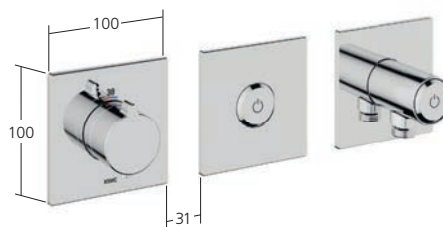

Set de montage complet
Thermostat 2 sorties Choice

20.004.853.000, chromeline

20.004.853.176, matt black

20.004.853.177, brushed steel

26.000.624.000, chromeline

26.000.624.176, matt black

26.000.624.177, brushed steel

K.26.99.02.000, chromeline

K.26.99.02.176, matt black

K.26.99.02.177, brushed steel

Z.538.897.000, chromeline

Z.538.897.176, matt black

Z.538.897.177, brushed steel