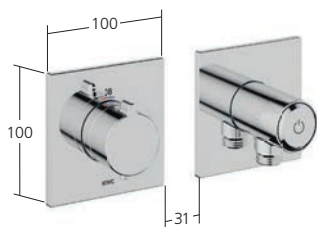

Set de montage complet
Thermostat 1 sortie Choice

21.004.853.000, chromeline

21.004.853.176, matt black

21.004.853.177, brushed steel