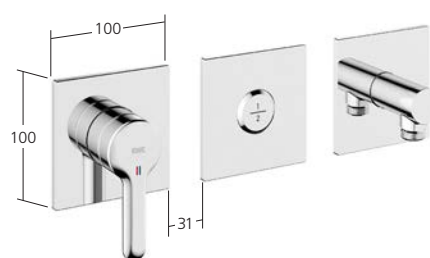

Set de montage complet, 2 sorties Choice
KWC WAMAS 2.0

20.474.550.000, chromeline