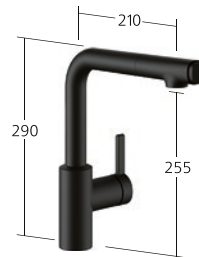

Cucina

Miscelatore a leva
– Doccia estraibile a 500 mm
– Bocca orientabile 120°
– QuickConnect
– EasyLock
– OptimalSpace
– QuickInstallation

KWC-No.

10.541.002.000FL

chromeline, A210

10.541.002.176FL

matt black, A210

Portata 7.3 l/min (3 bar)