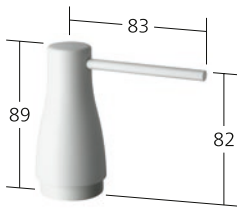

KWC EVE
Seifenspender

KWC-Nr.
Z.536.063.150
glacier white