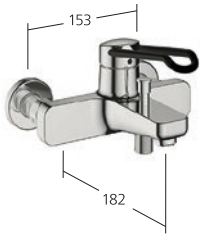

Wanne

Hebelmischer
- Auslauf fest

KWC-Nr.

20.522.313.000, chromeline,
AD 153, A 180, ohne Brause,
Schlauch und Halter
20.522.013.000OG, chromeline,
AD 153, A 180,
ohne Wandanschlüsse,
ohne Brause, Schlauch und Halter

Auslaufmenge 20,4 l/min (3 bar)
Brausenabgang:
Auslaufmenge 12,6 l/min (3 bar)